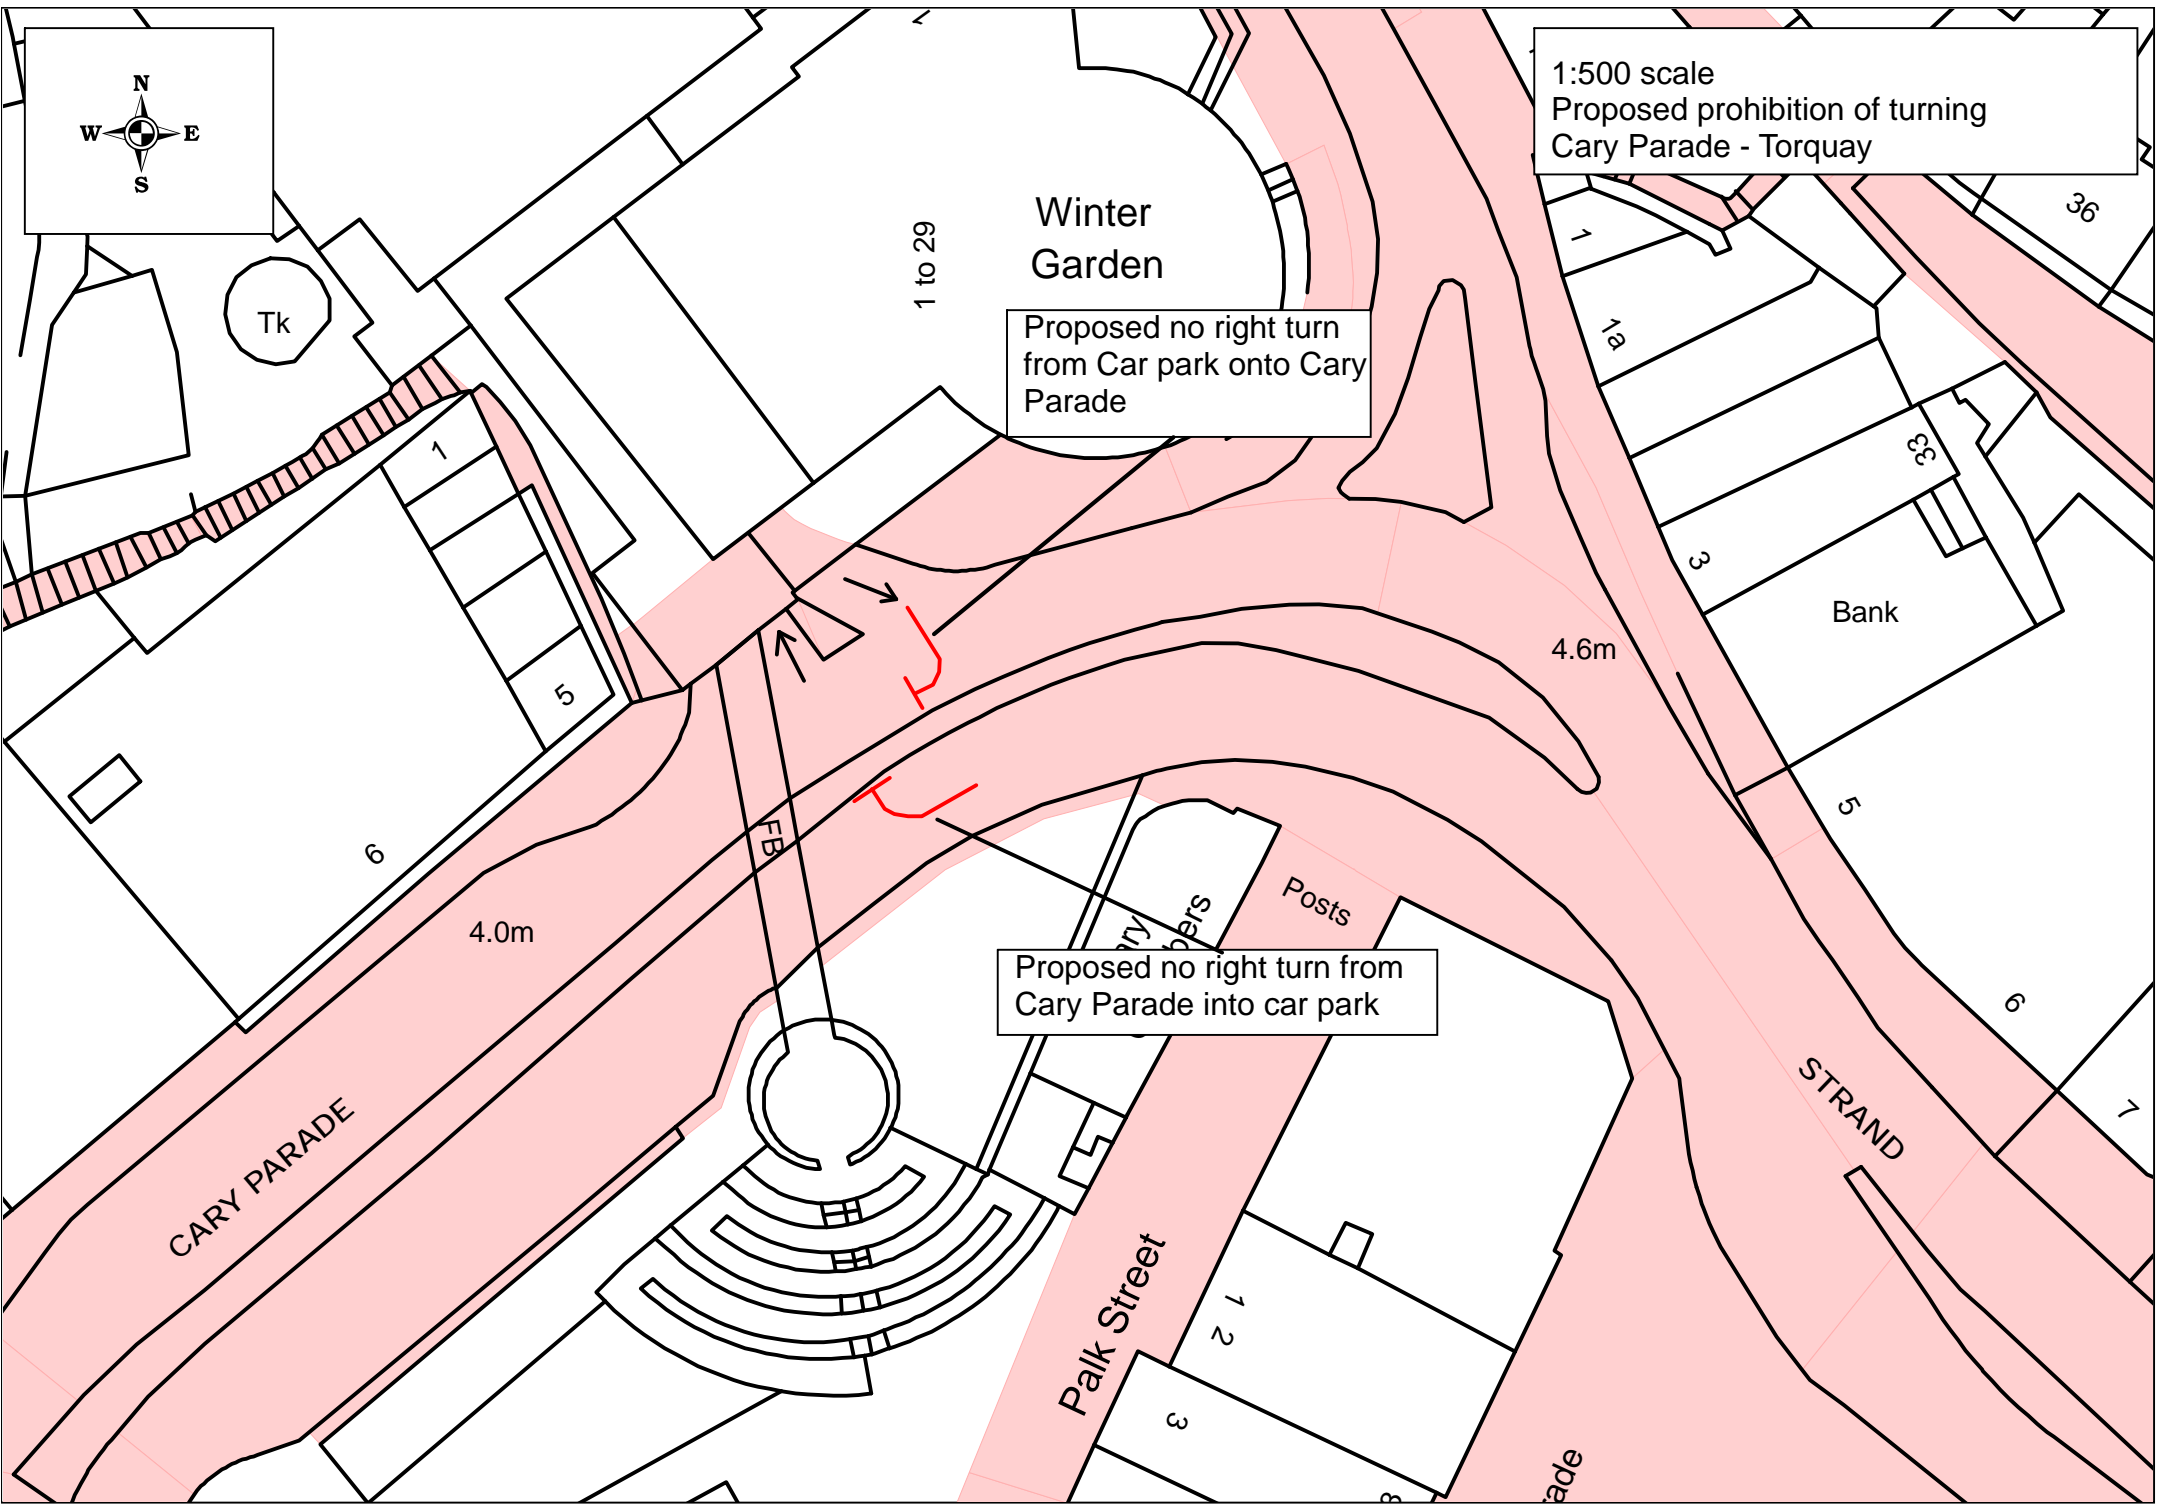

1:500 scale
Proposed prohibition of turning
Cary Parade - Torquay

Winter
Garden

Proposed no right turn
from Car park onto Cary
Parade

Proposed no right turn from
Cary Parade into car park

CARY PARADE

STRAND