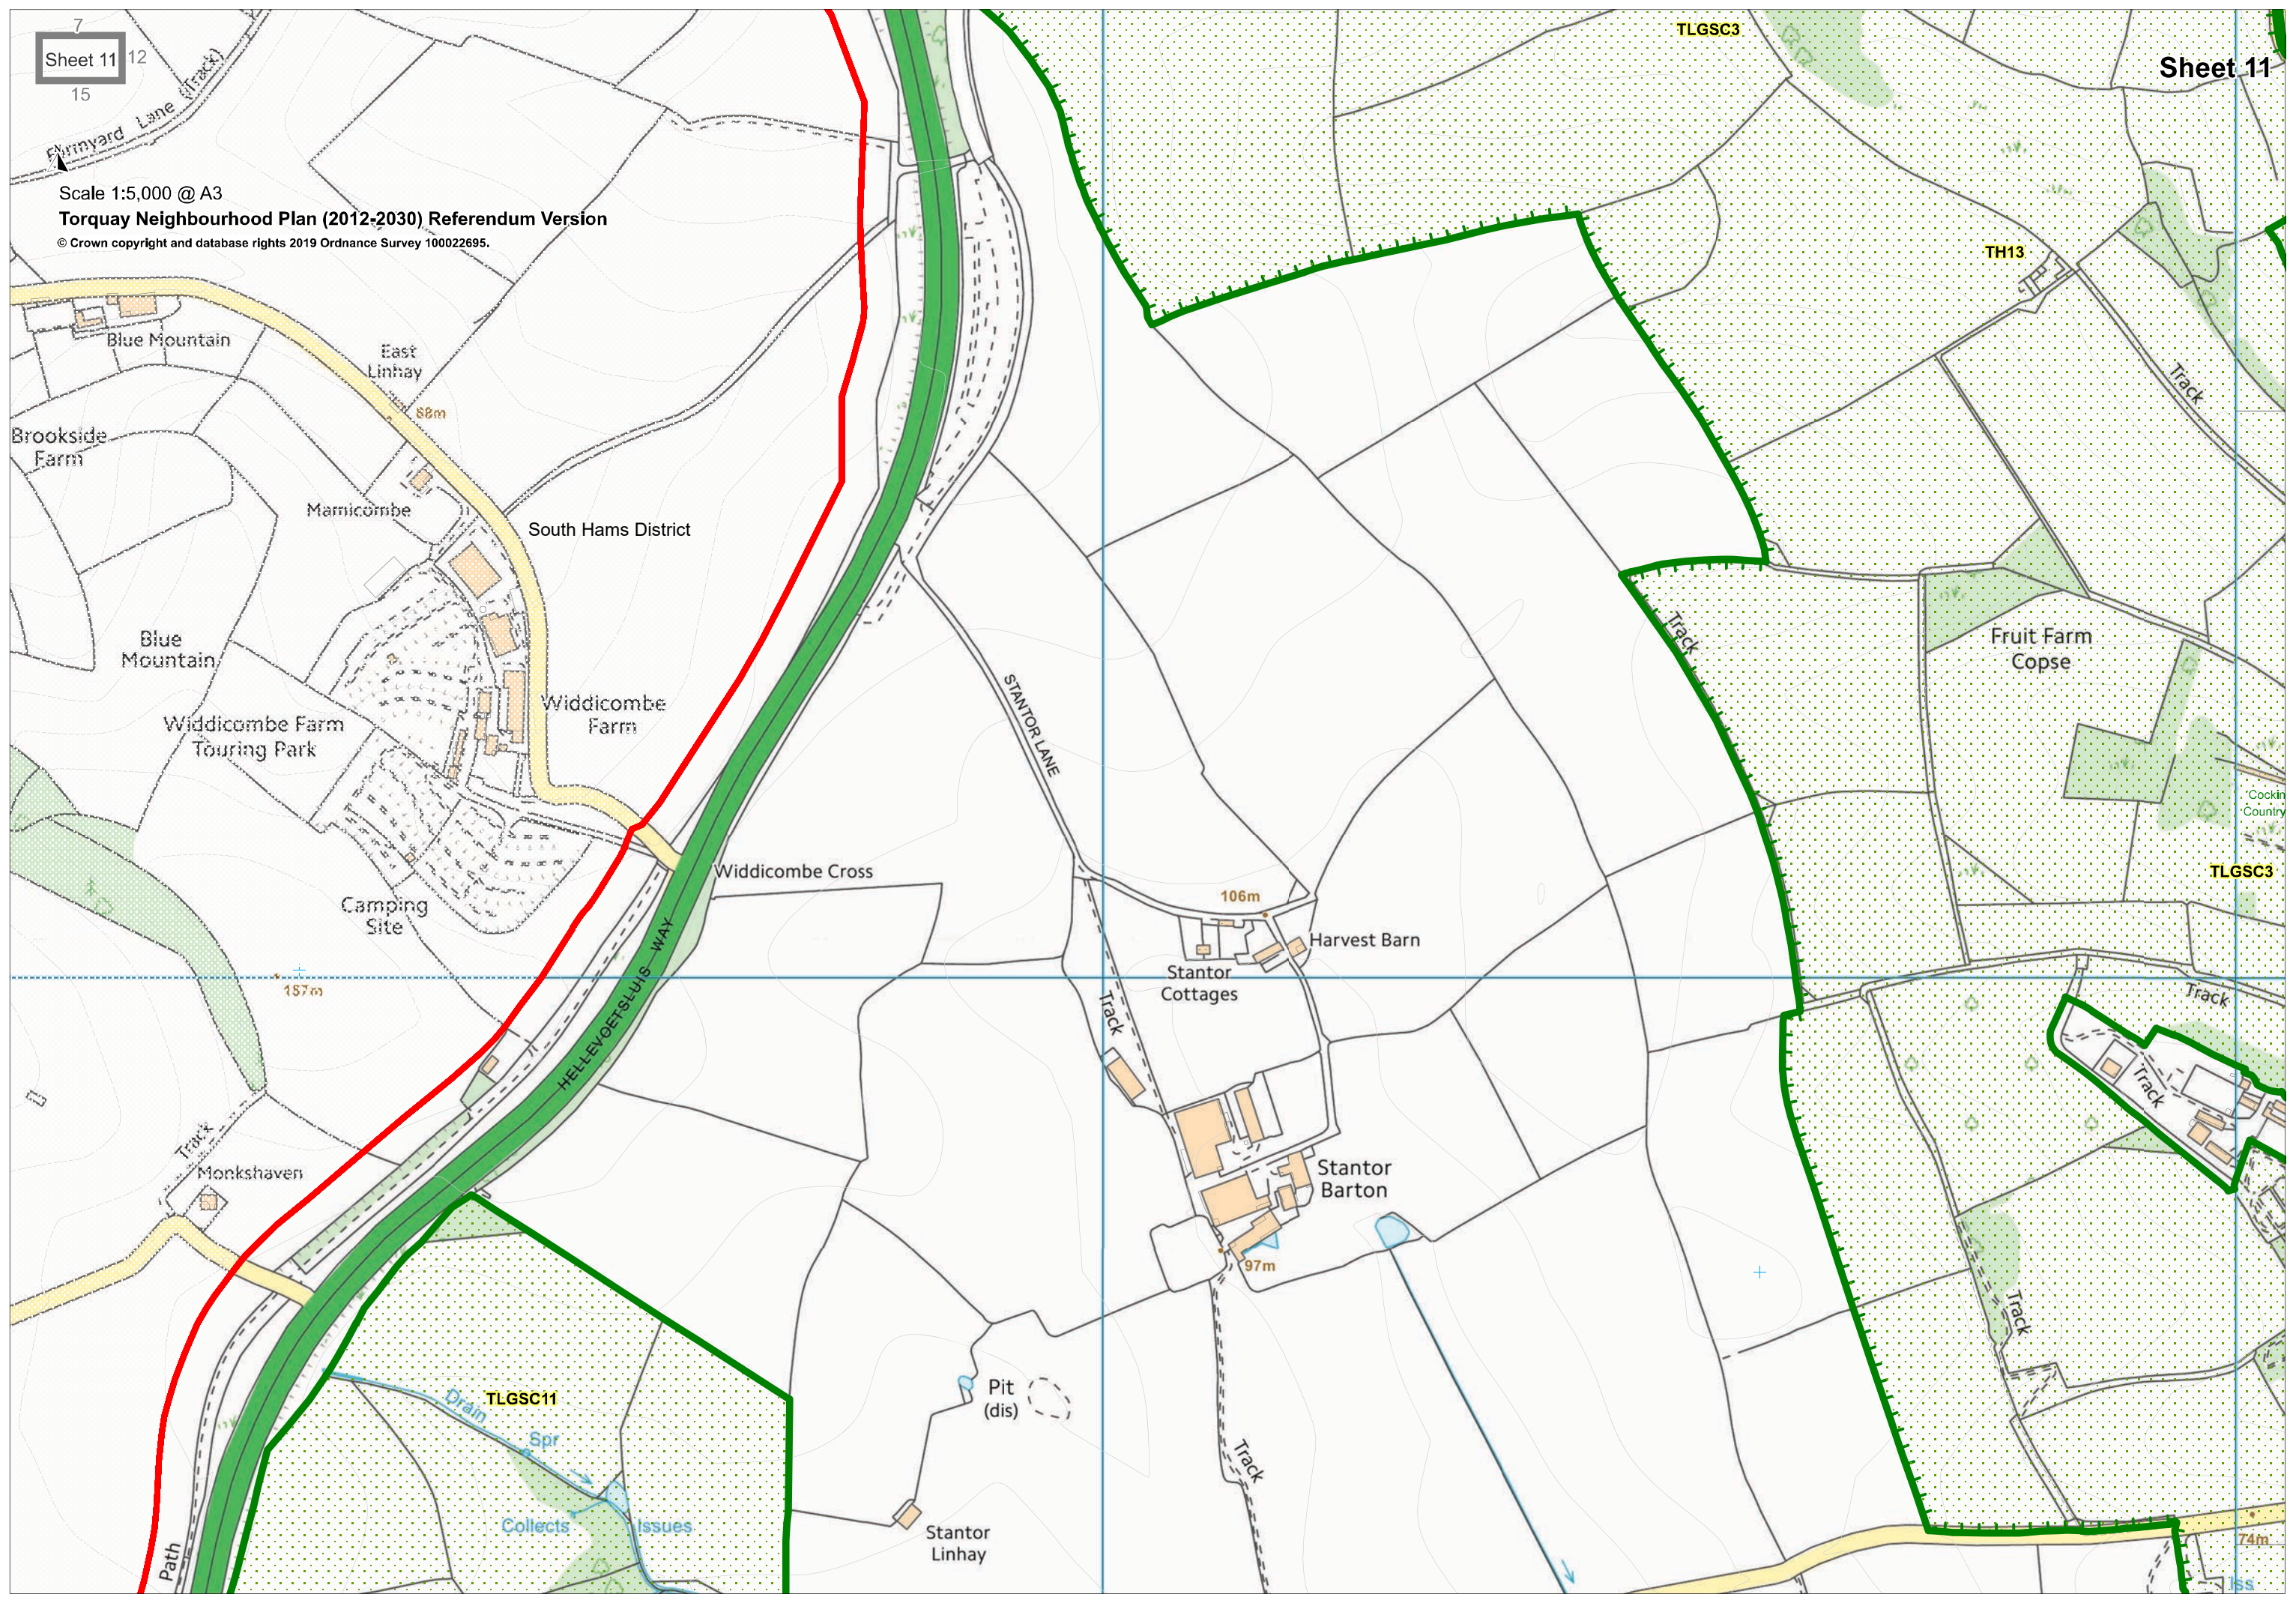

Scale 1:5,000 @ A3  
**Torquay Neighbourhood Plan (2012-2030) Referendum Version**  
© Crown copyright and database rights 2019 Ordnance Survey 100022695.

# TORBAY

# TORQUAY