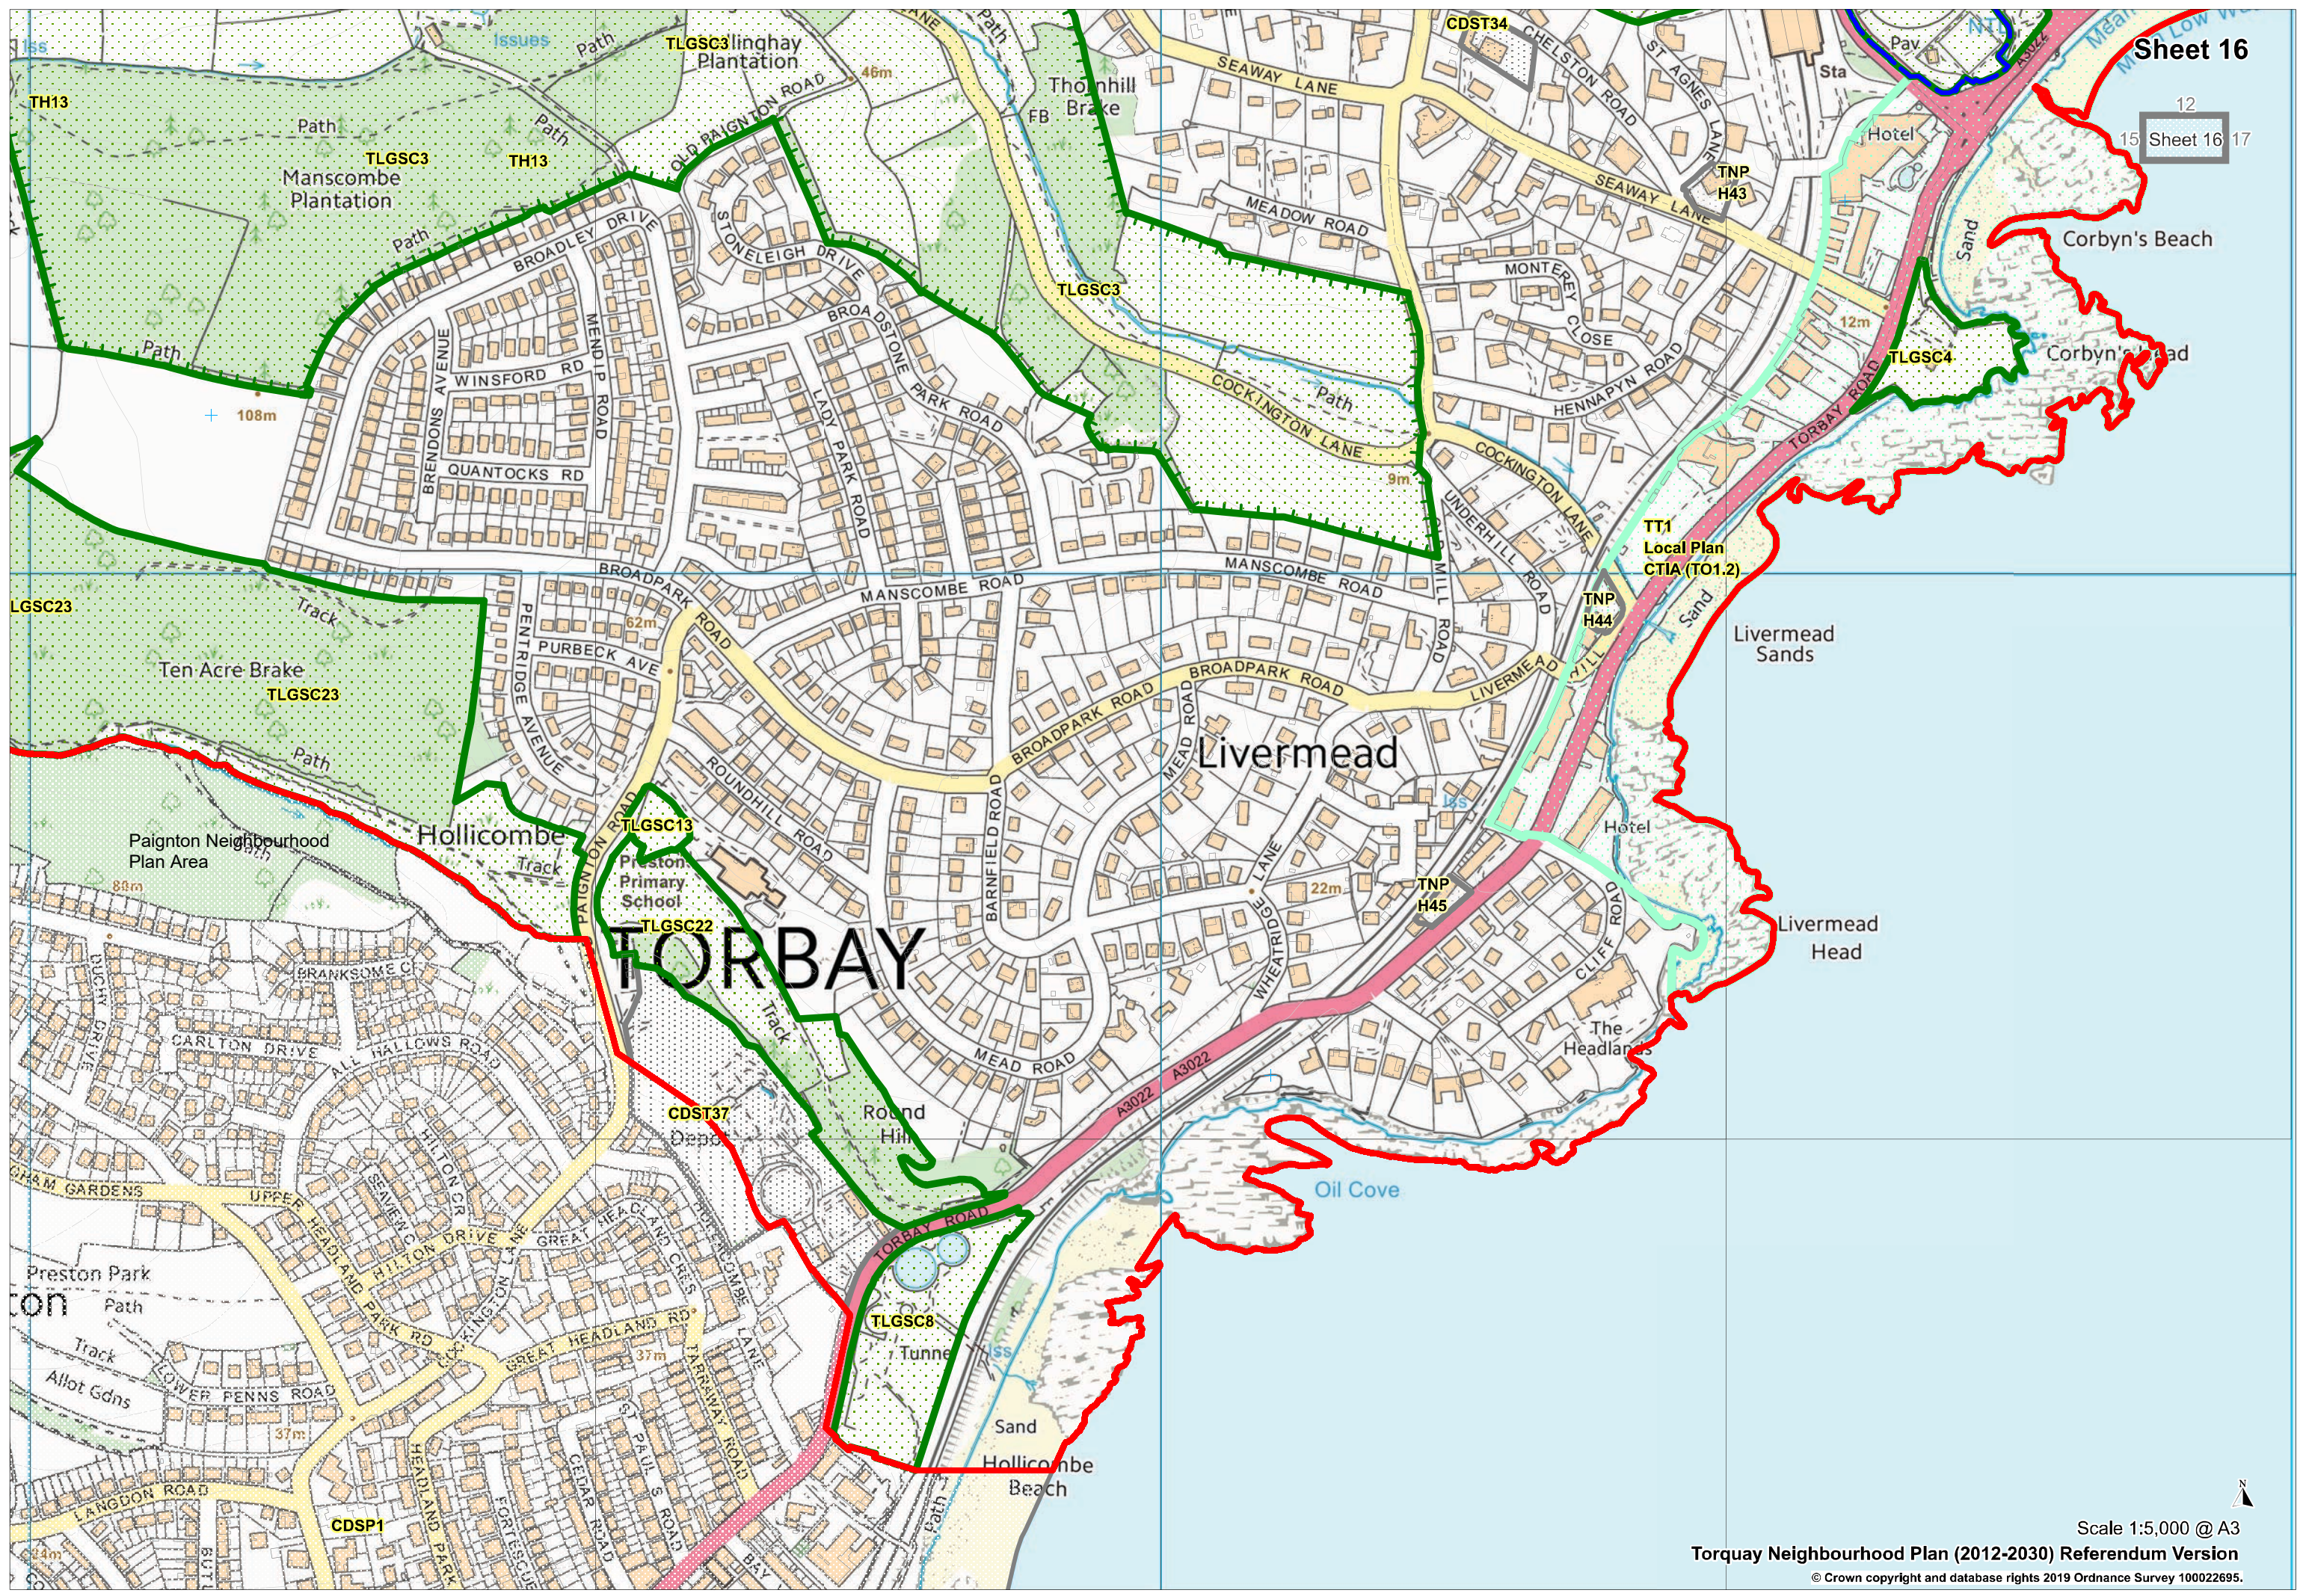

Scale 1:5,000 @ A3  
**Torquay Neighbourhood Plan (2012-2030) Referendum Version**  
© Crown copyright and database rights 2019 Ordnance Survey 100022695.

# TORBAY

# TORQUAY