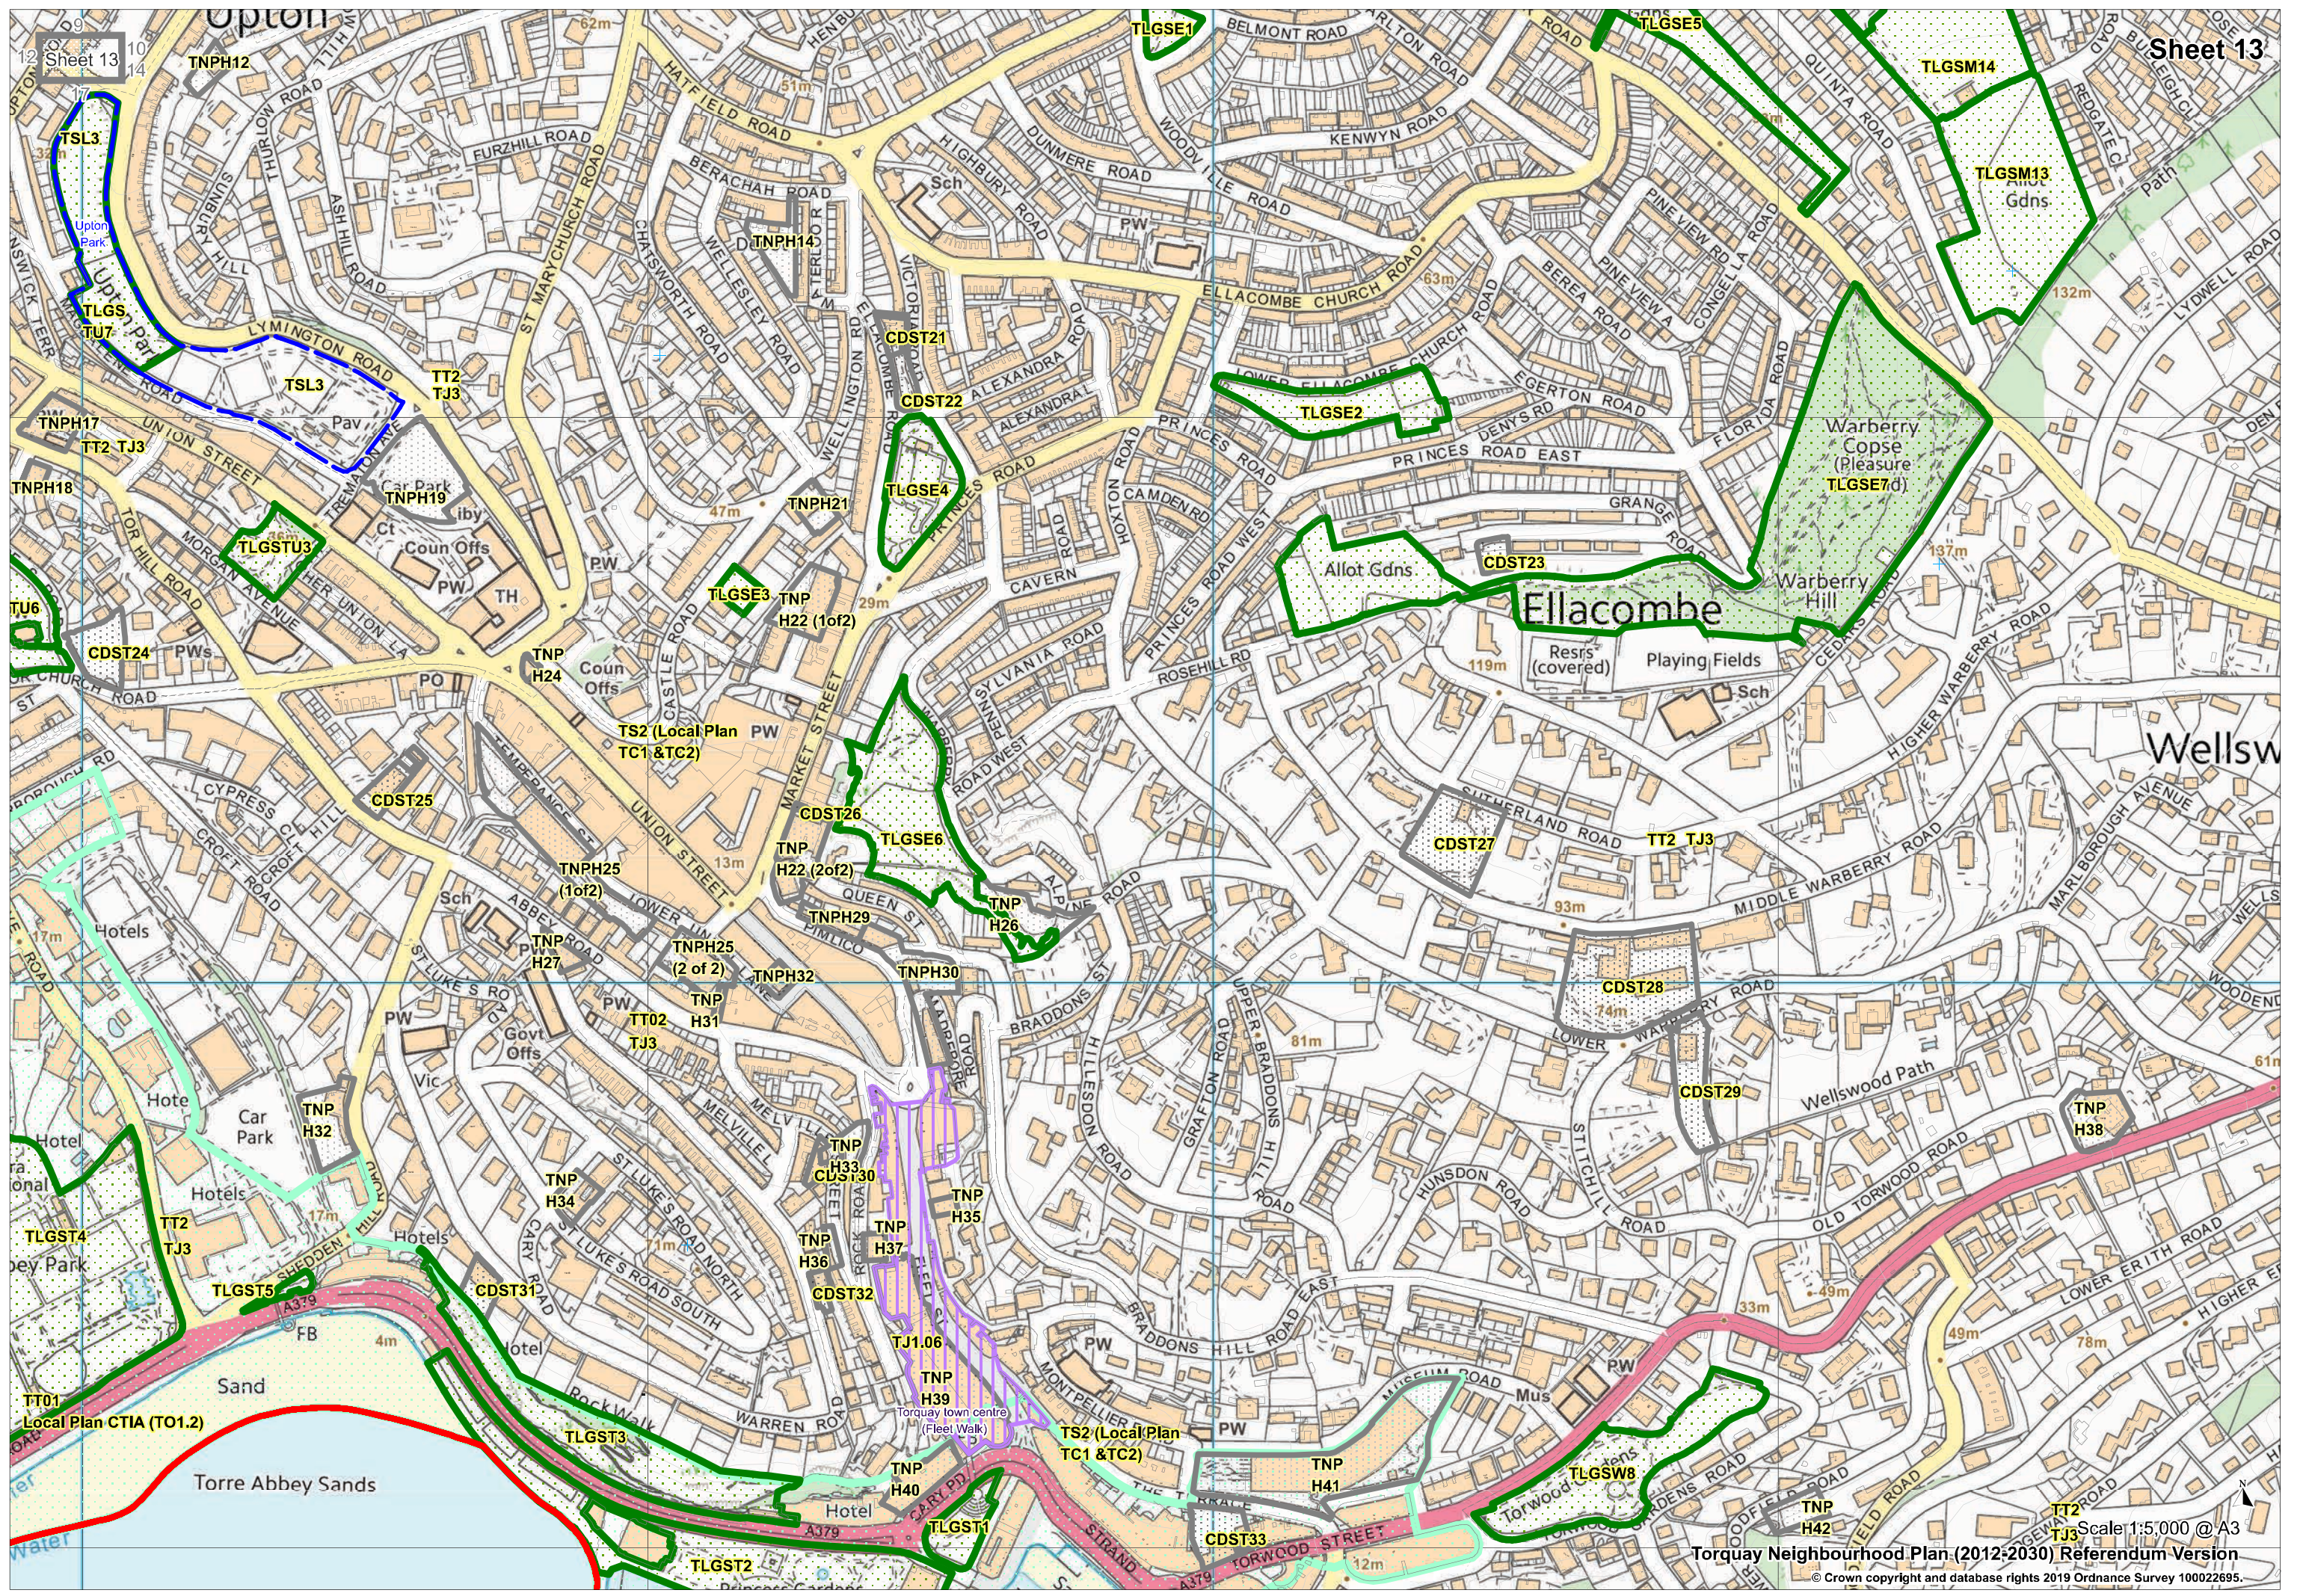

Scale 1:5,000 @ A3  
**Torquay Neighbourhood Plan (2012-2030) Referendum Version**  
© Crown copyright and database rights 2019 Ordnance Survey 100022695.

# TORBAY

# TORQUAY