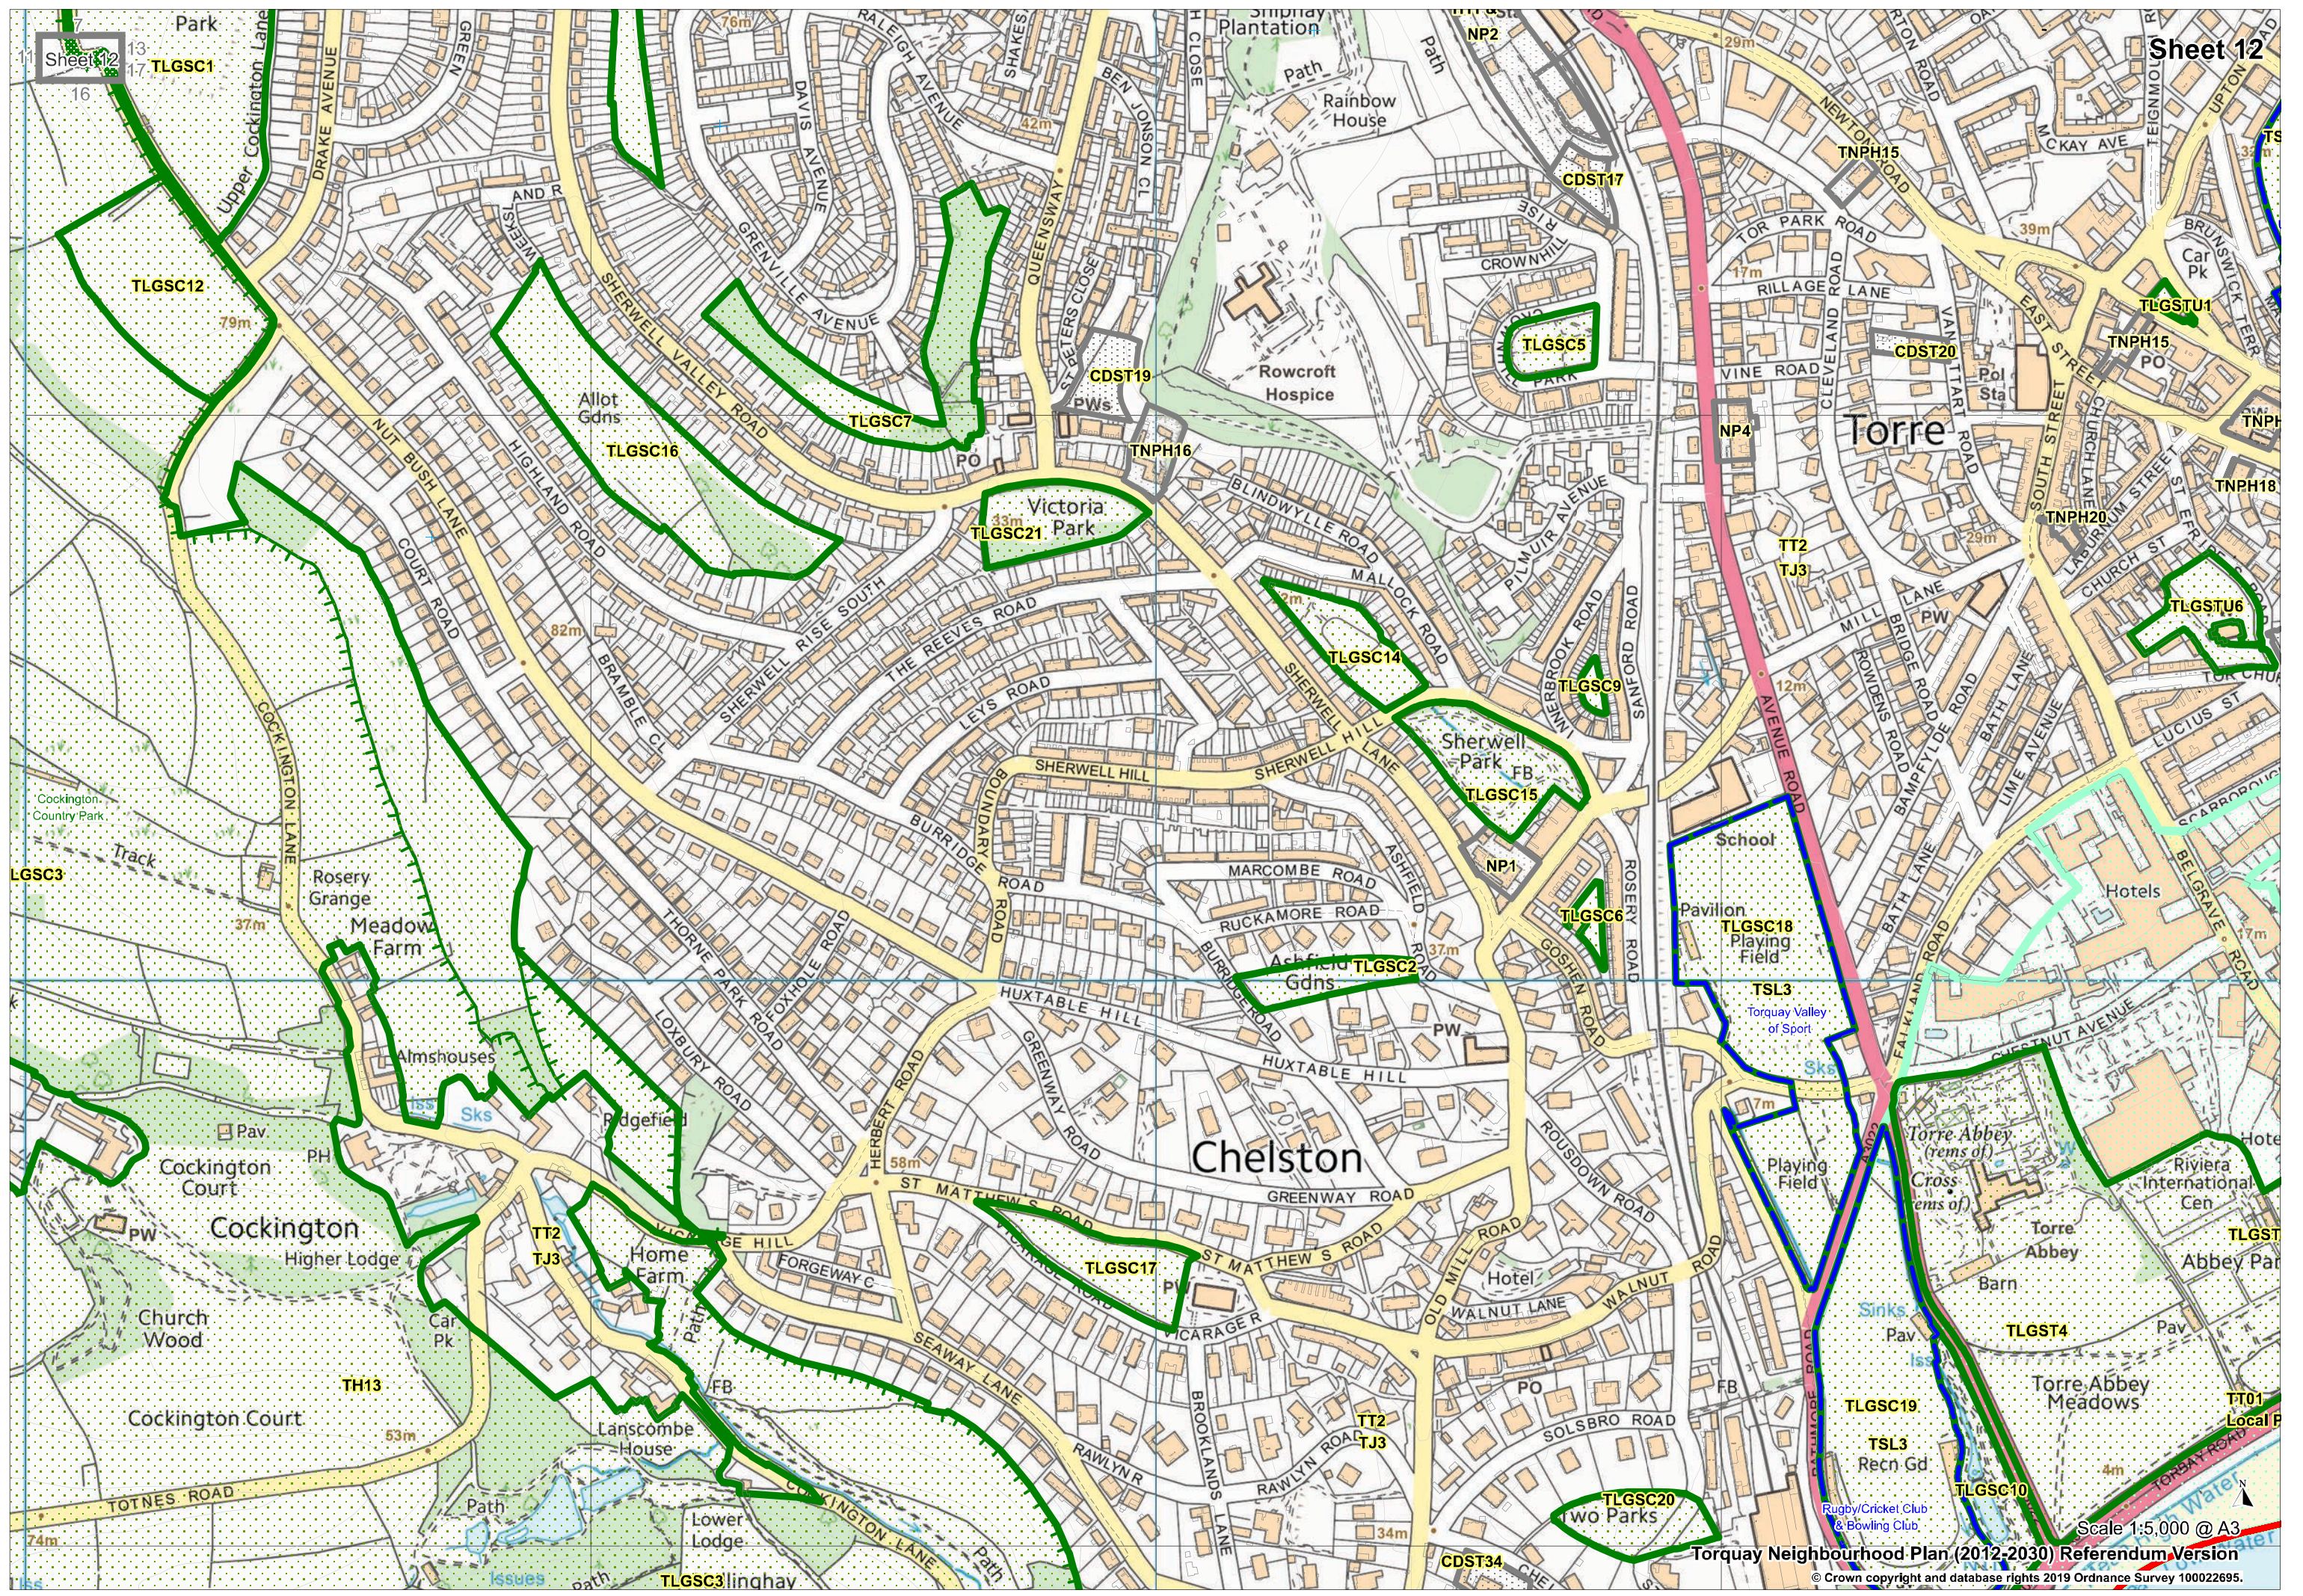

Scale 1:5,000 @ A3  
**Torquay Neighbourhood Plan (2012-2030) Referendum Version**  
© Crown copyright and database rights 2019 Ordnance Survey 100022695.

# TORBAY

# TORQUAY