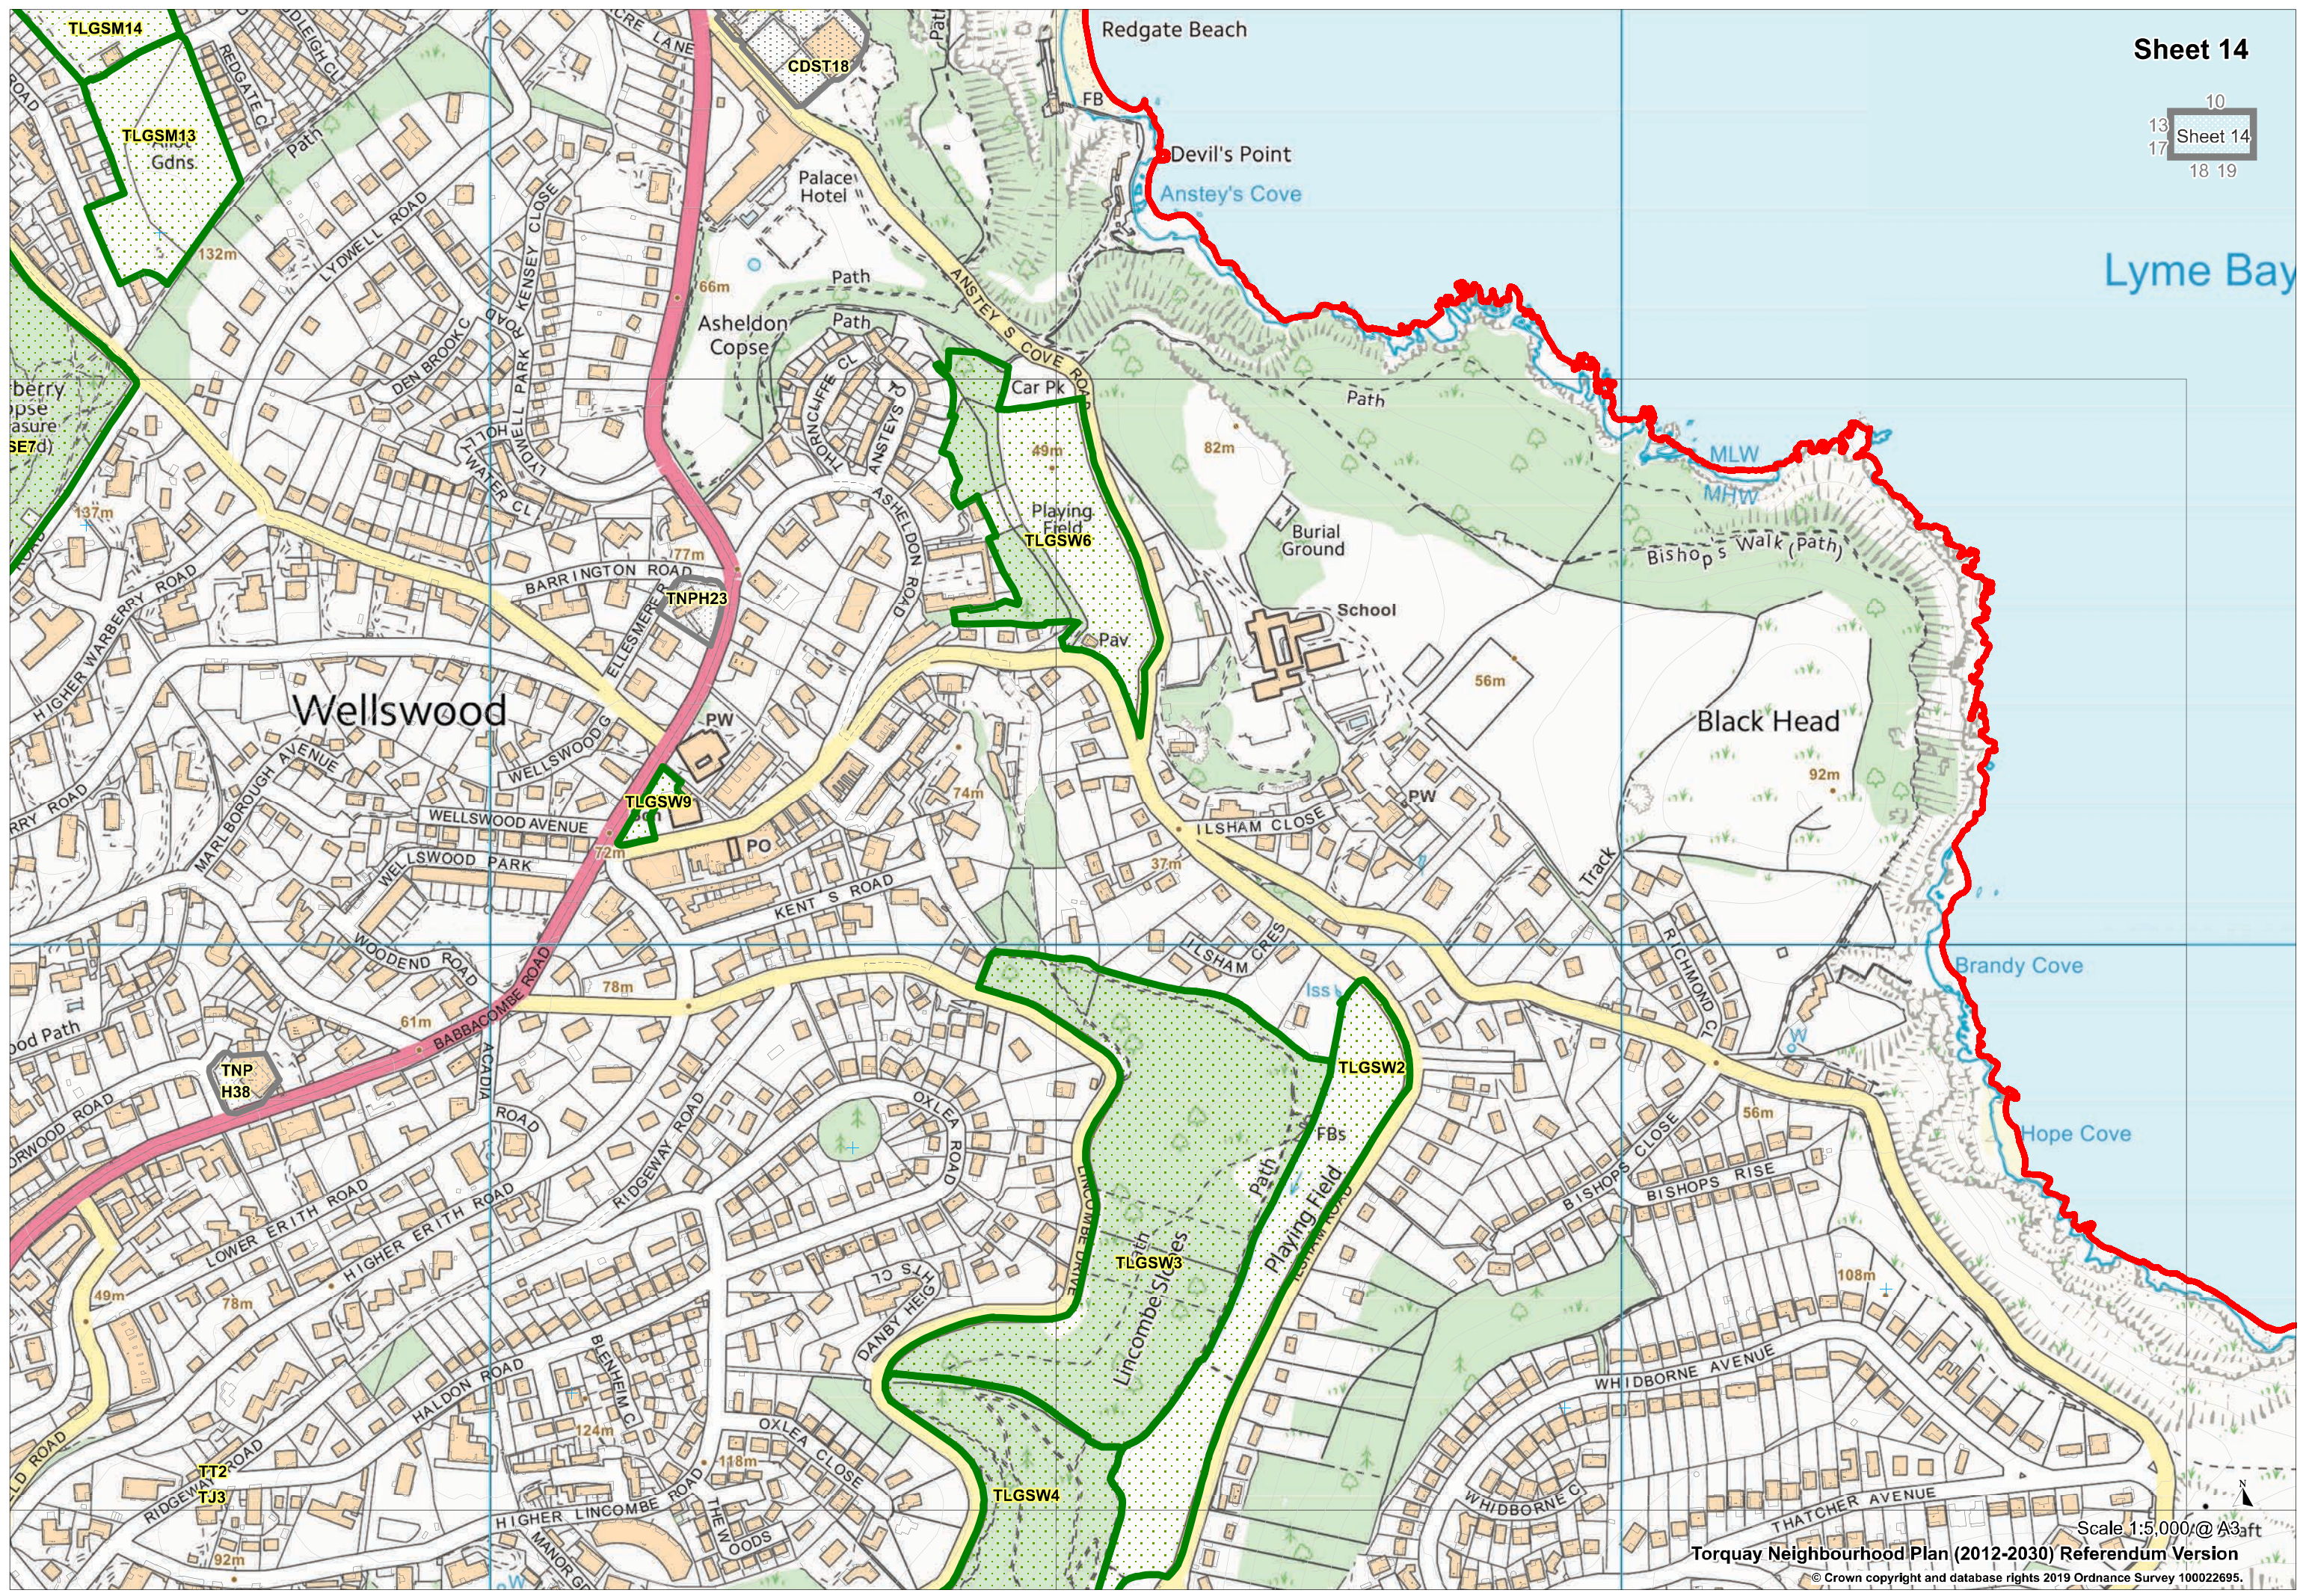

Scale 1:5,000 @ A3  
**Torquay Neighbourhood Plan (2012-2030) Referendum Version**  
© Crown copyright and database rights 2019 Ordnance Survey 100022695.

# TORBAY

# TORQUAY