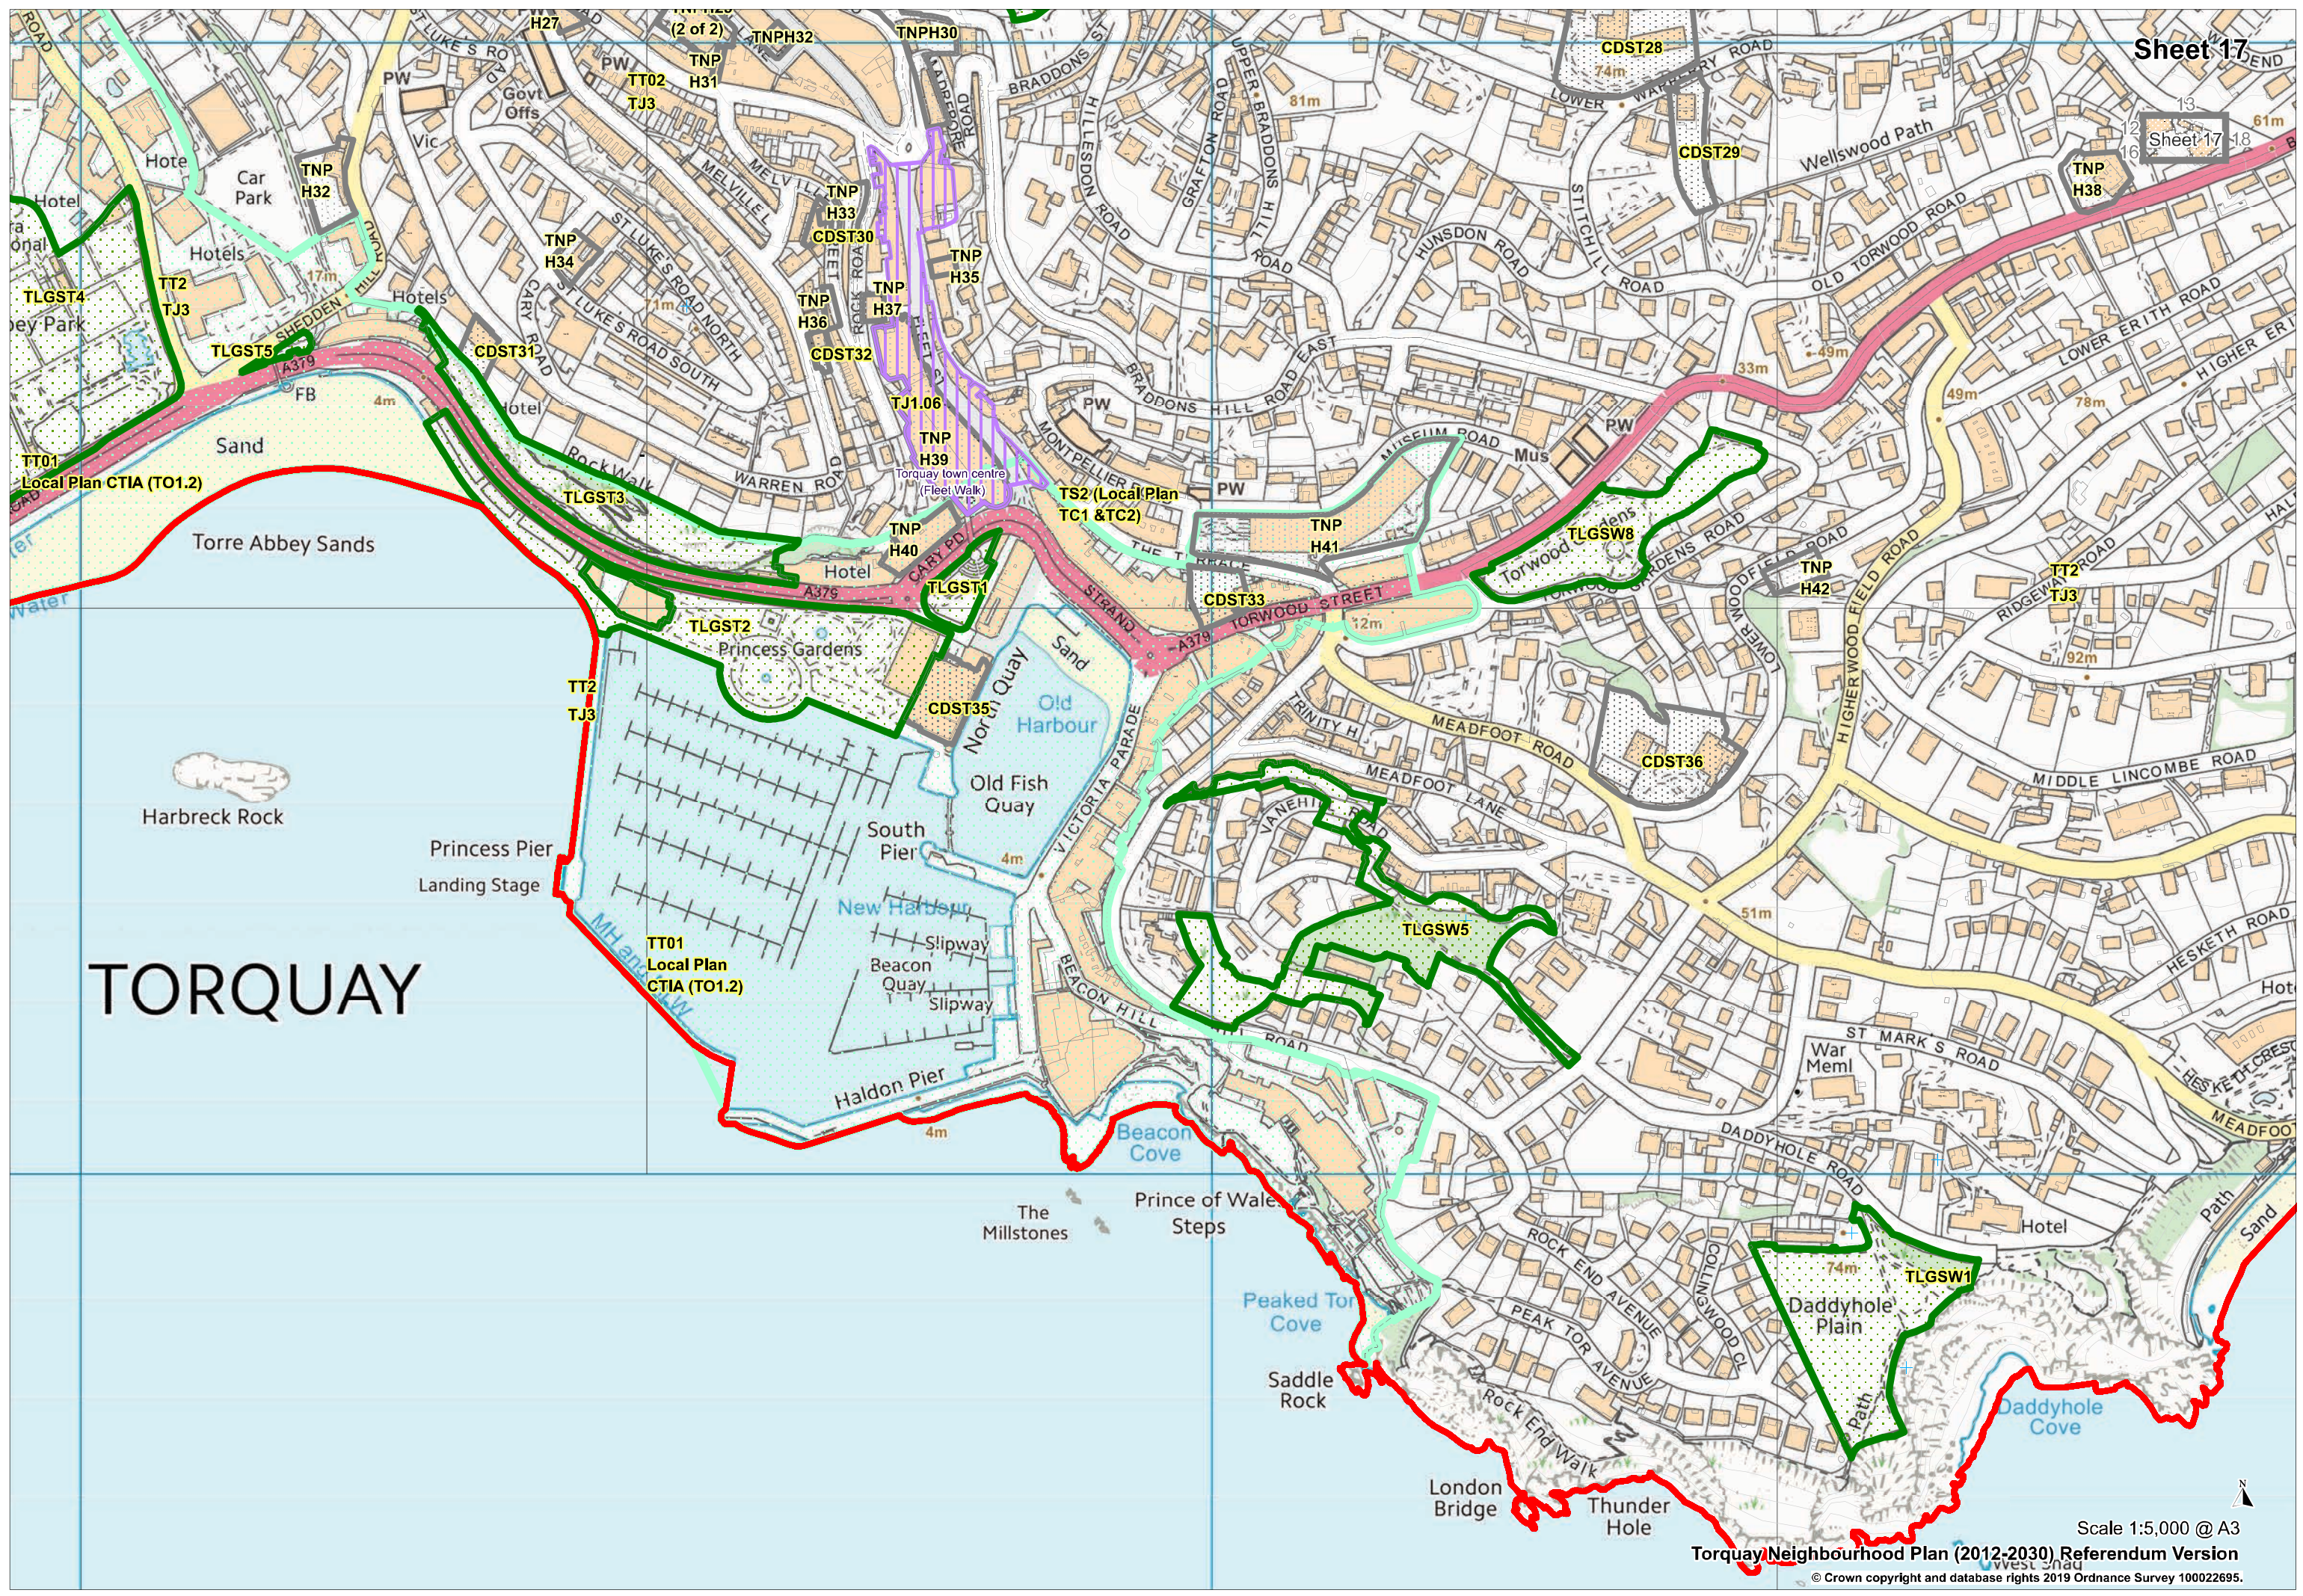

Scale 1:5,000 @ A3  
**Torquay Neighbourhood Plan (2012-2030) Referendum Version**  
© Crown copyright and database rights 2019 Ordnance Survey 100022695.

# TORBAY

# TORQUAY