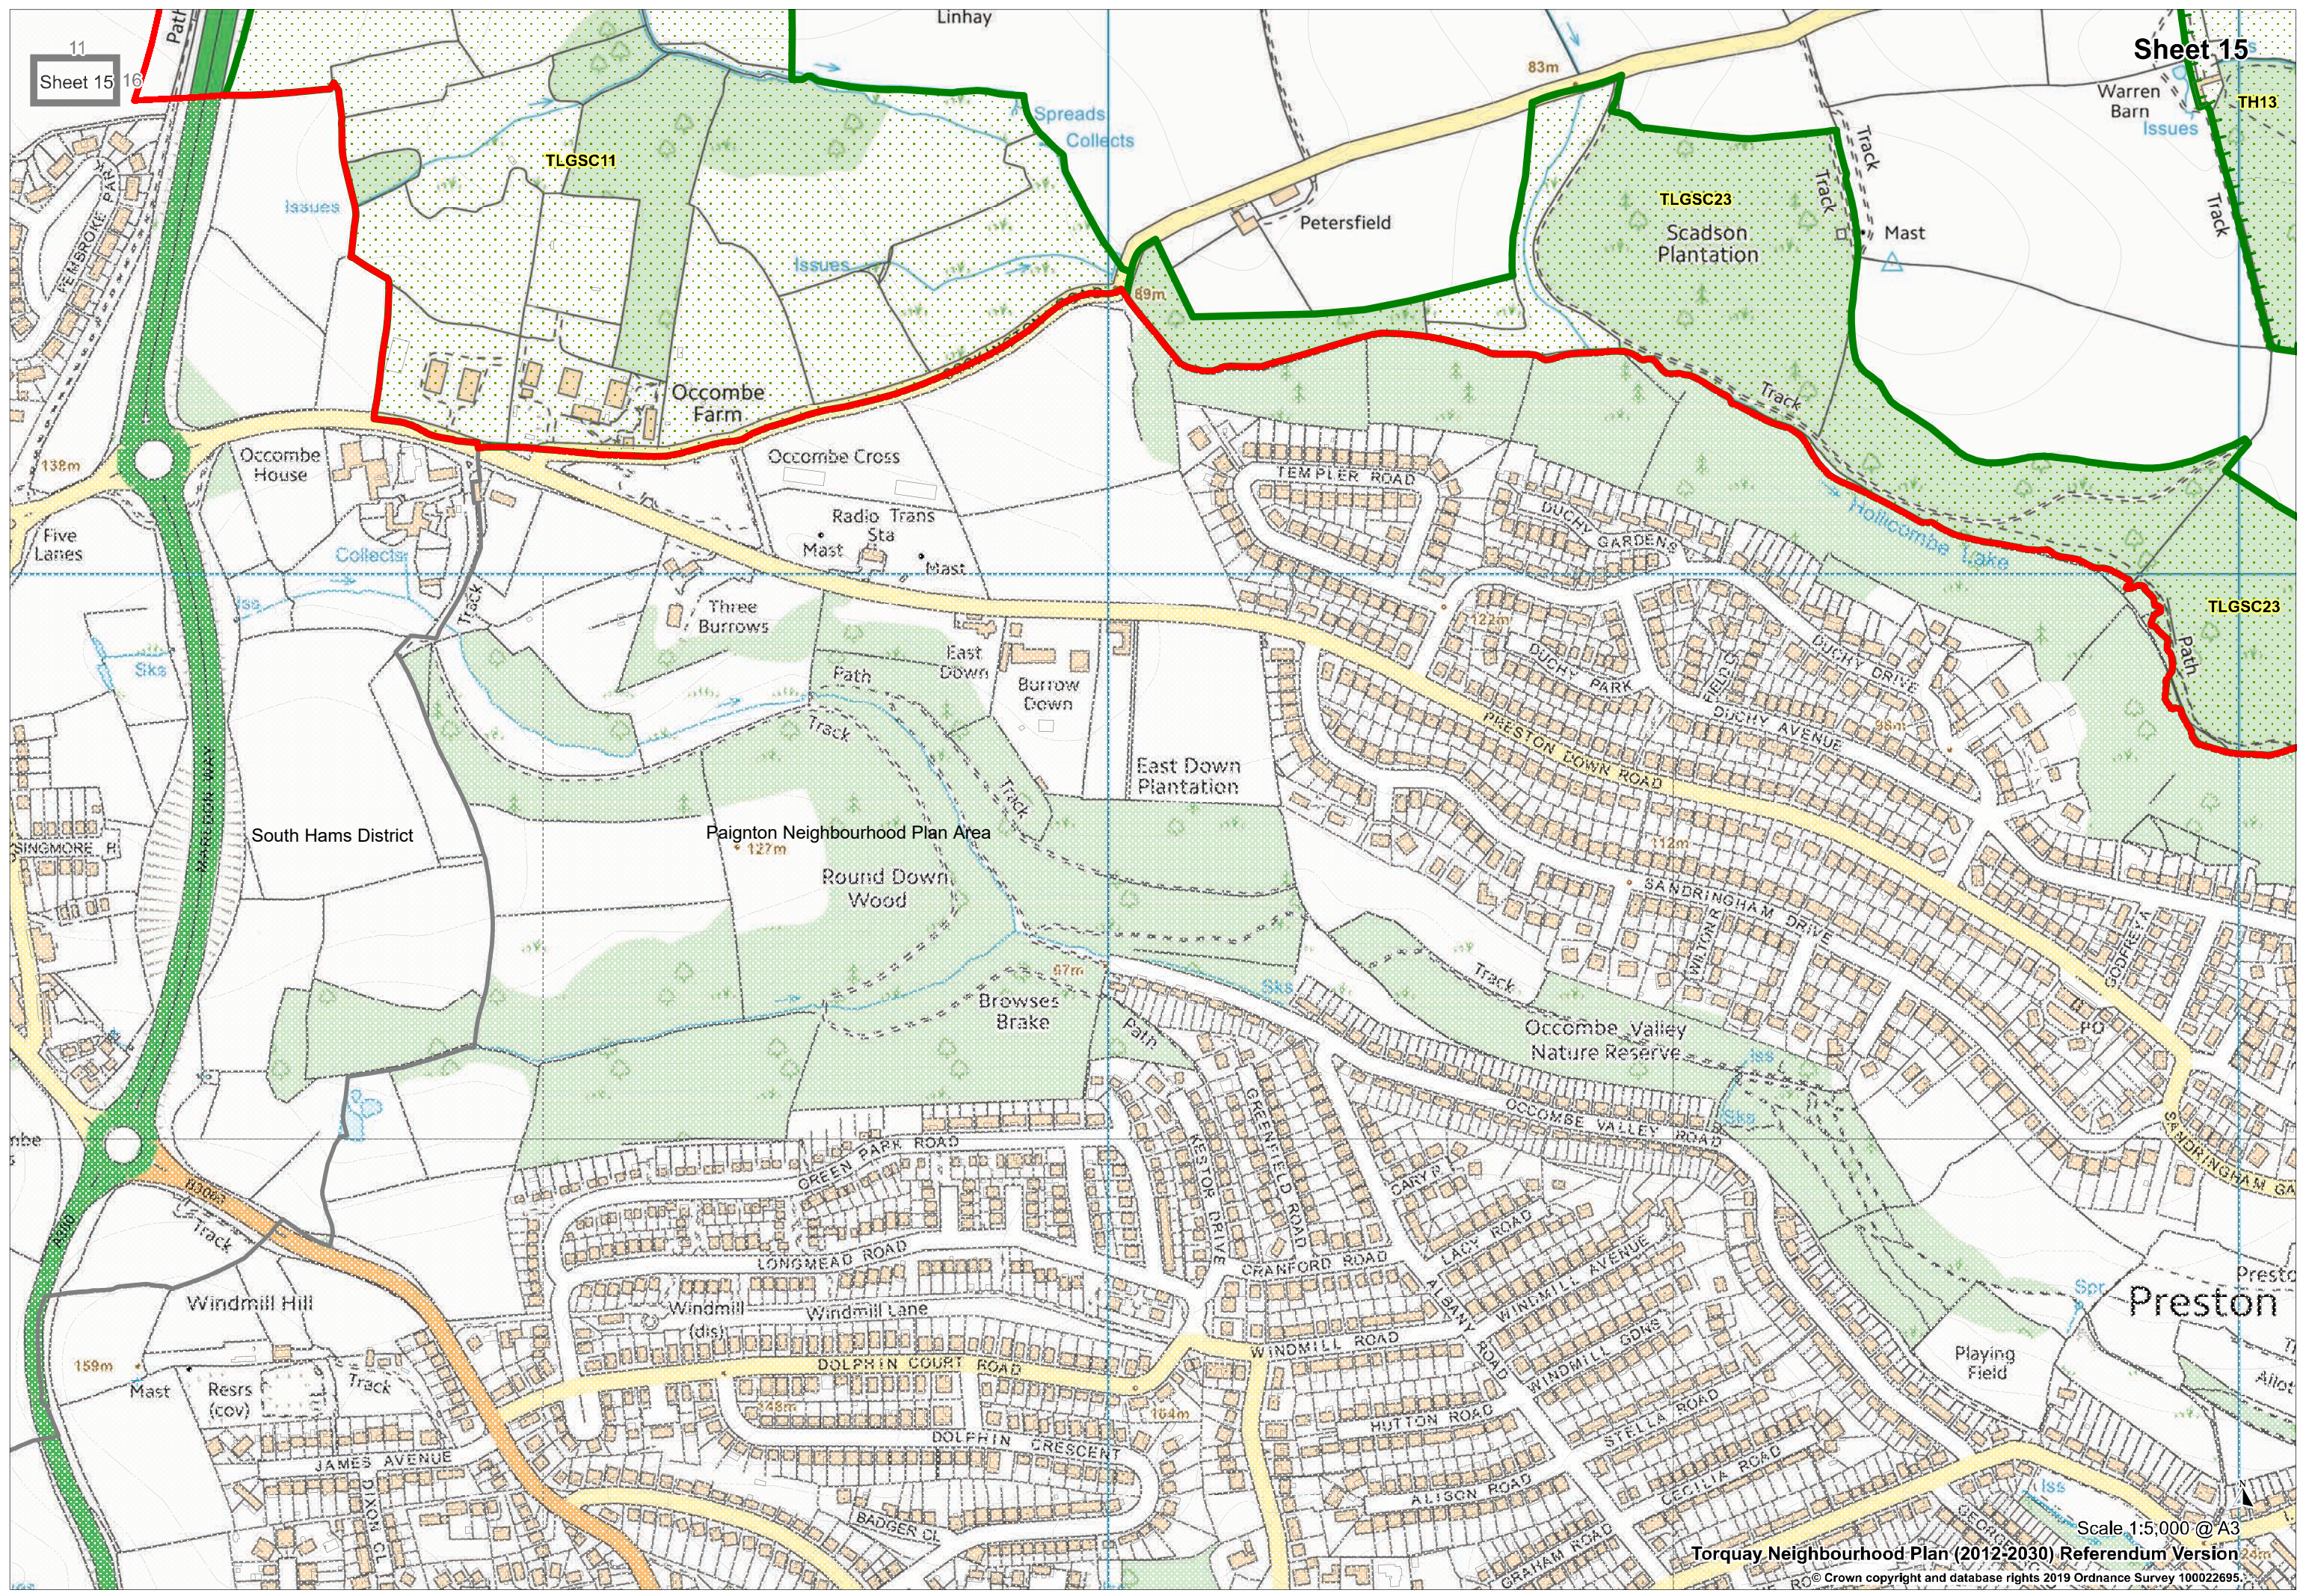

Scale 1:5,000 @ A3  
**Torquay Neighbourhood Plan (2012-2030) Referendum Version**  
© Crown copyright and database rights 2019 Ordnance Survey 100022695.

# TORBAY

# TORQUAY