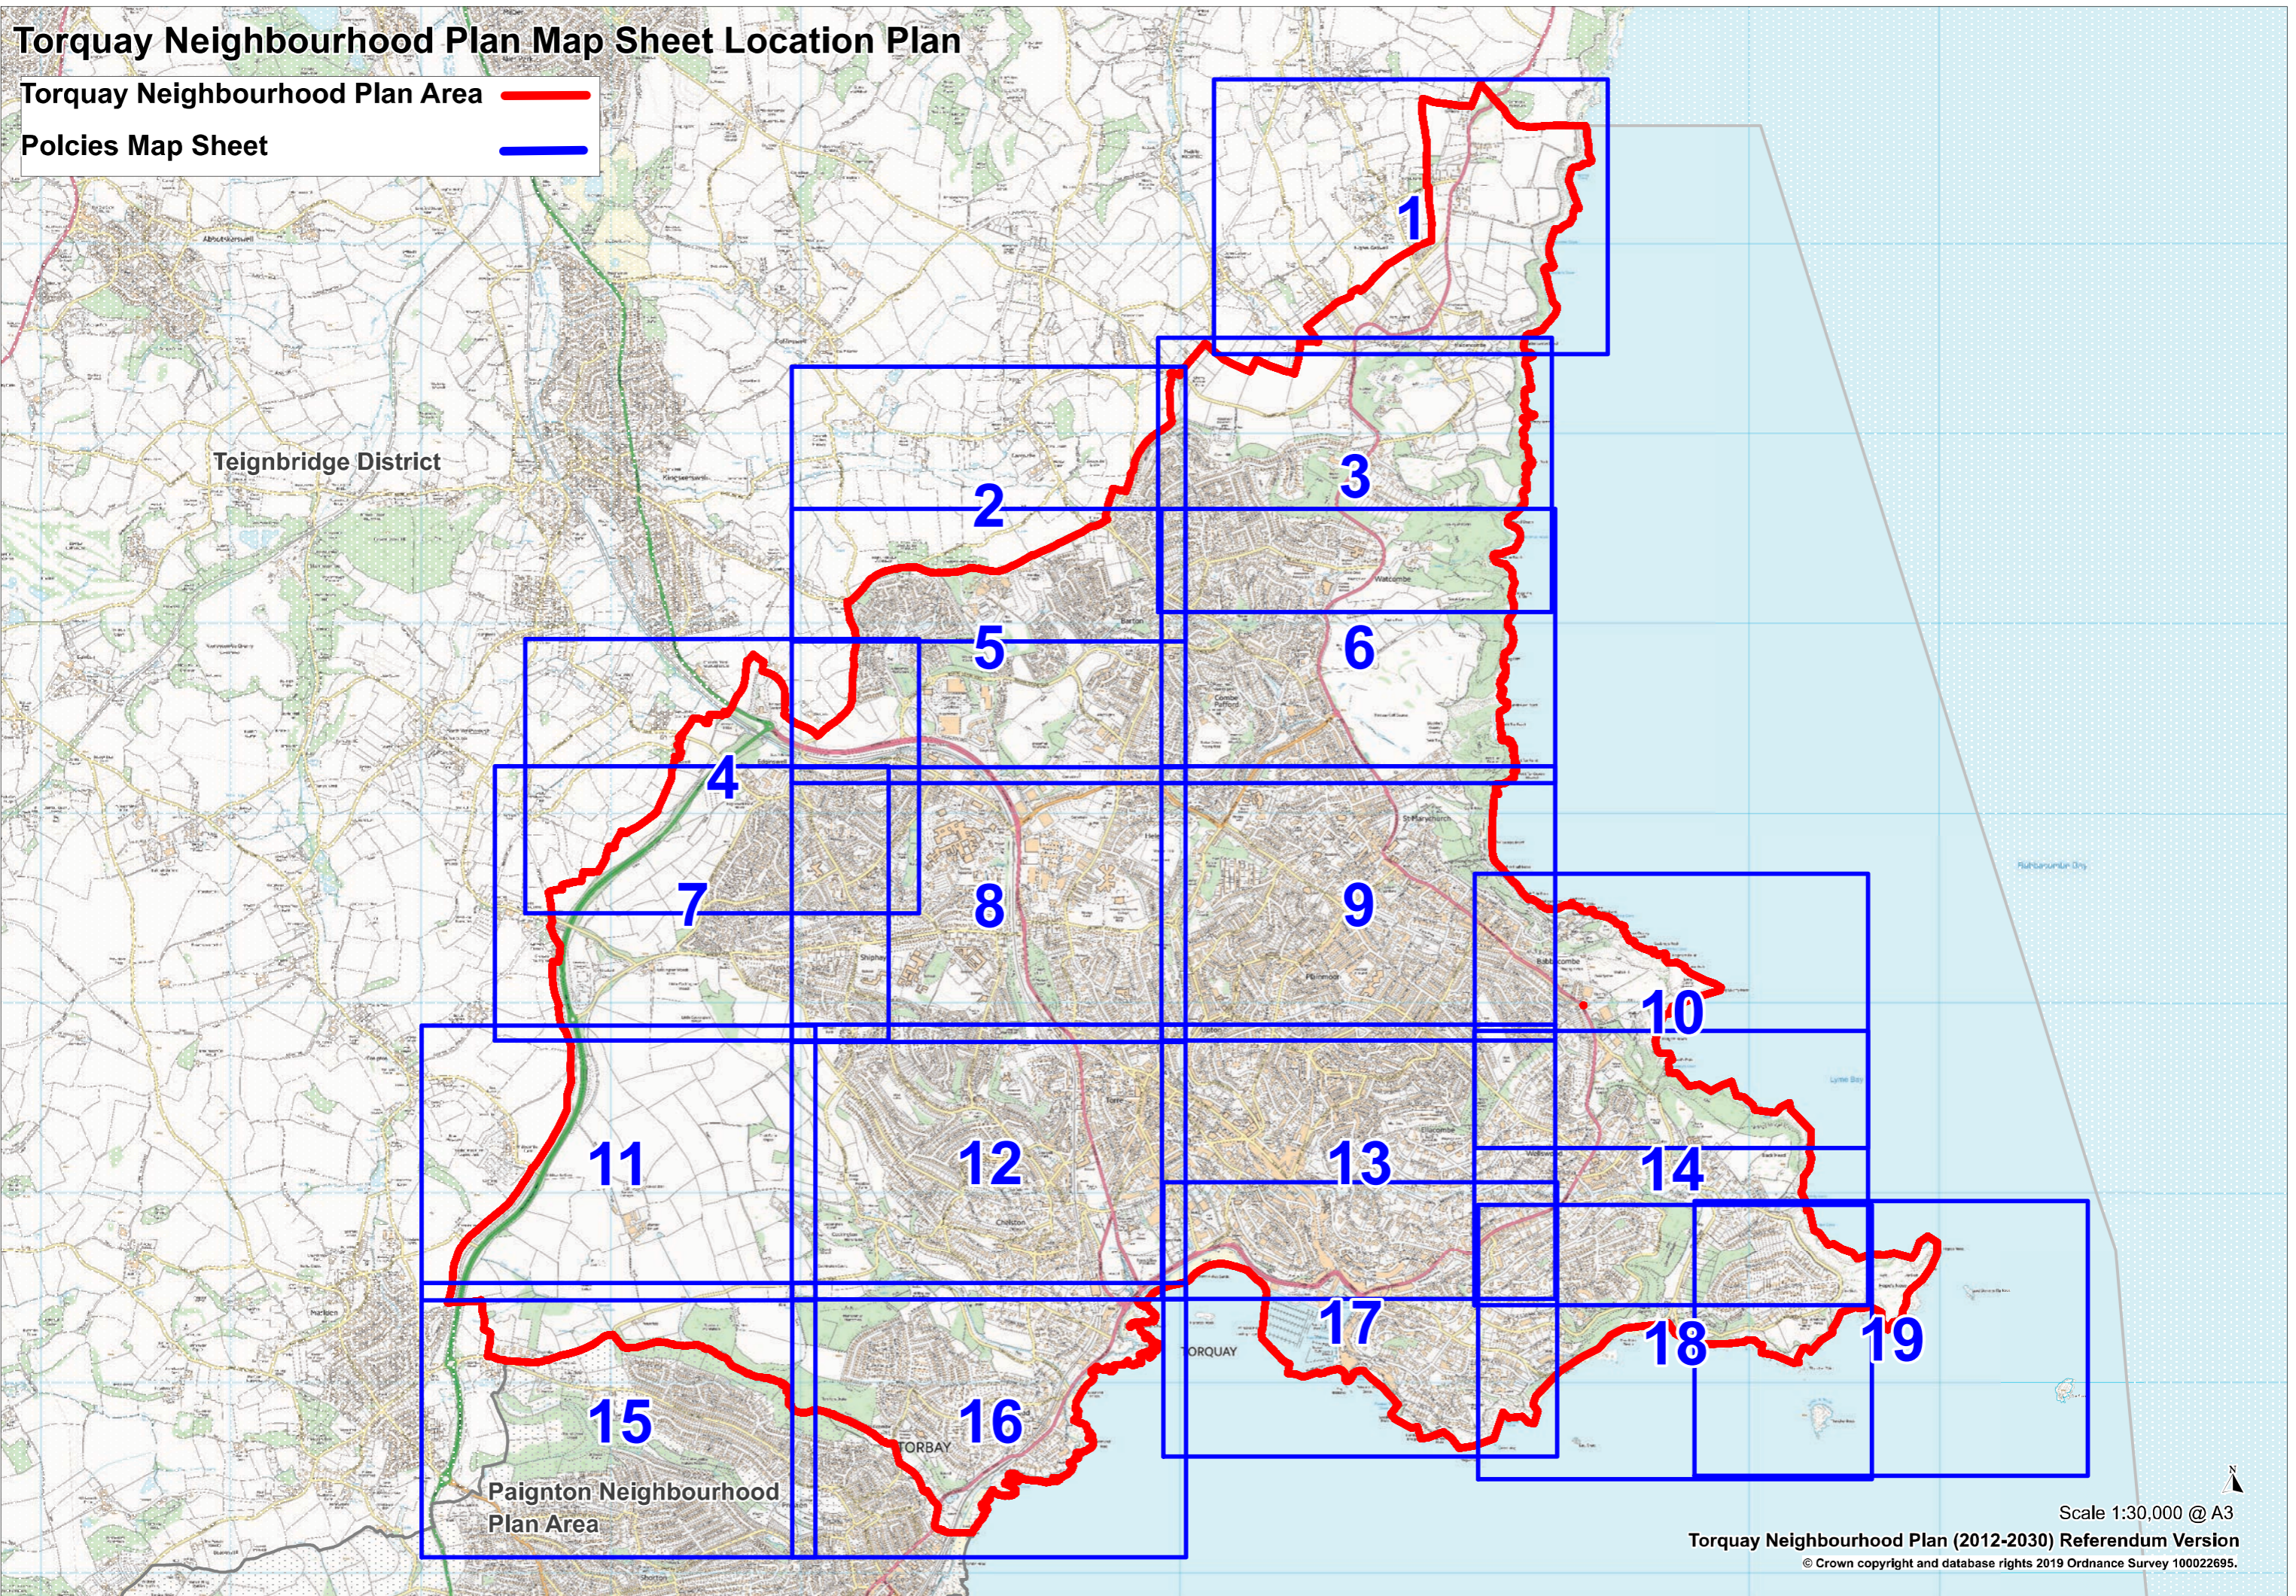

Torquay Neighbourhood Plan Map Sheet Location Plan

Torquay Neighbourhood Plan Area 
Policies Map Sheet 

Teignbridge District

Paignton Neighbourhood
Plan Area

Scale 1:30,000 @ A3

Torquay Neighbourhood Plan (2012-2030) Referendum Version

© Crown copyright and database rights 2019 Ordnance Survey 100022695.