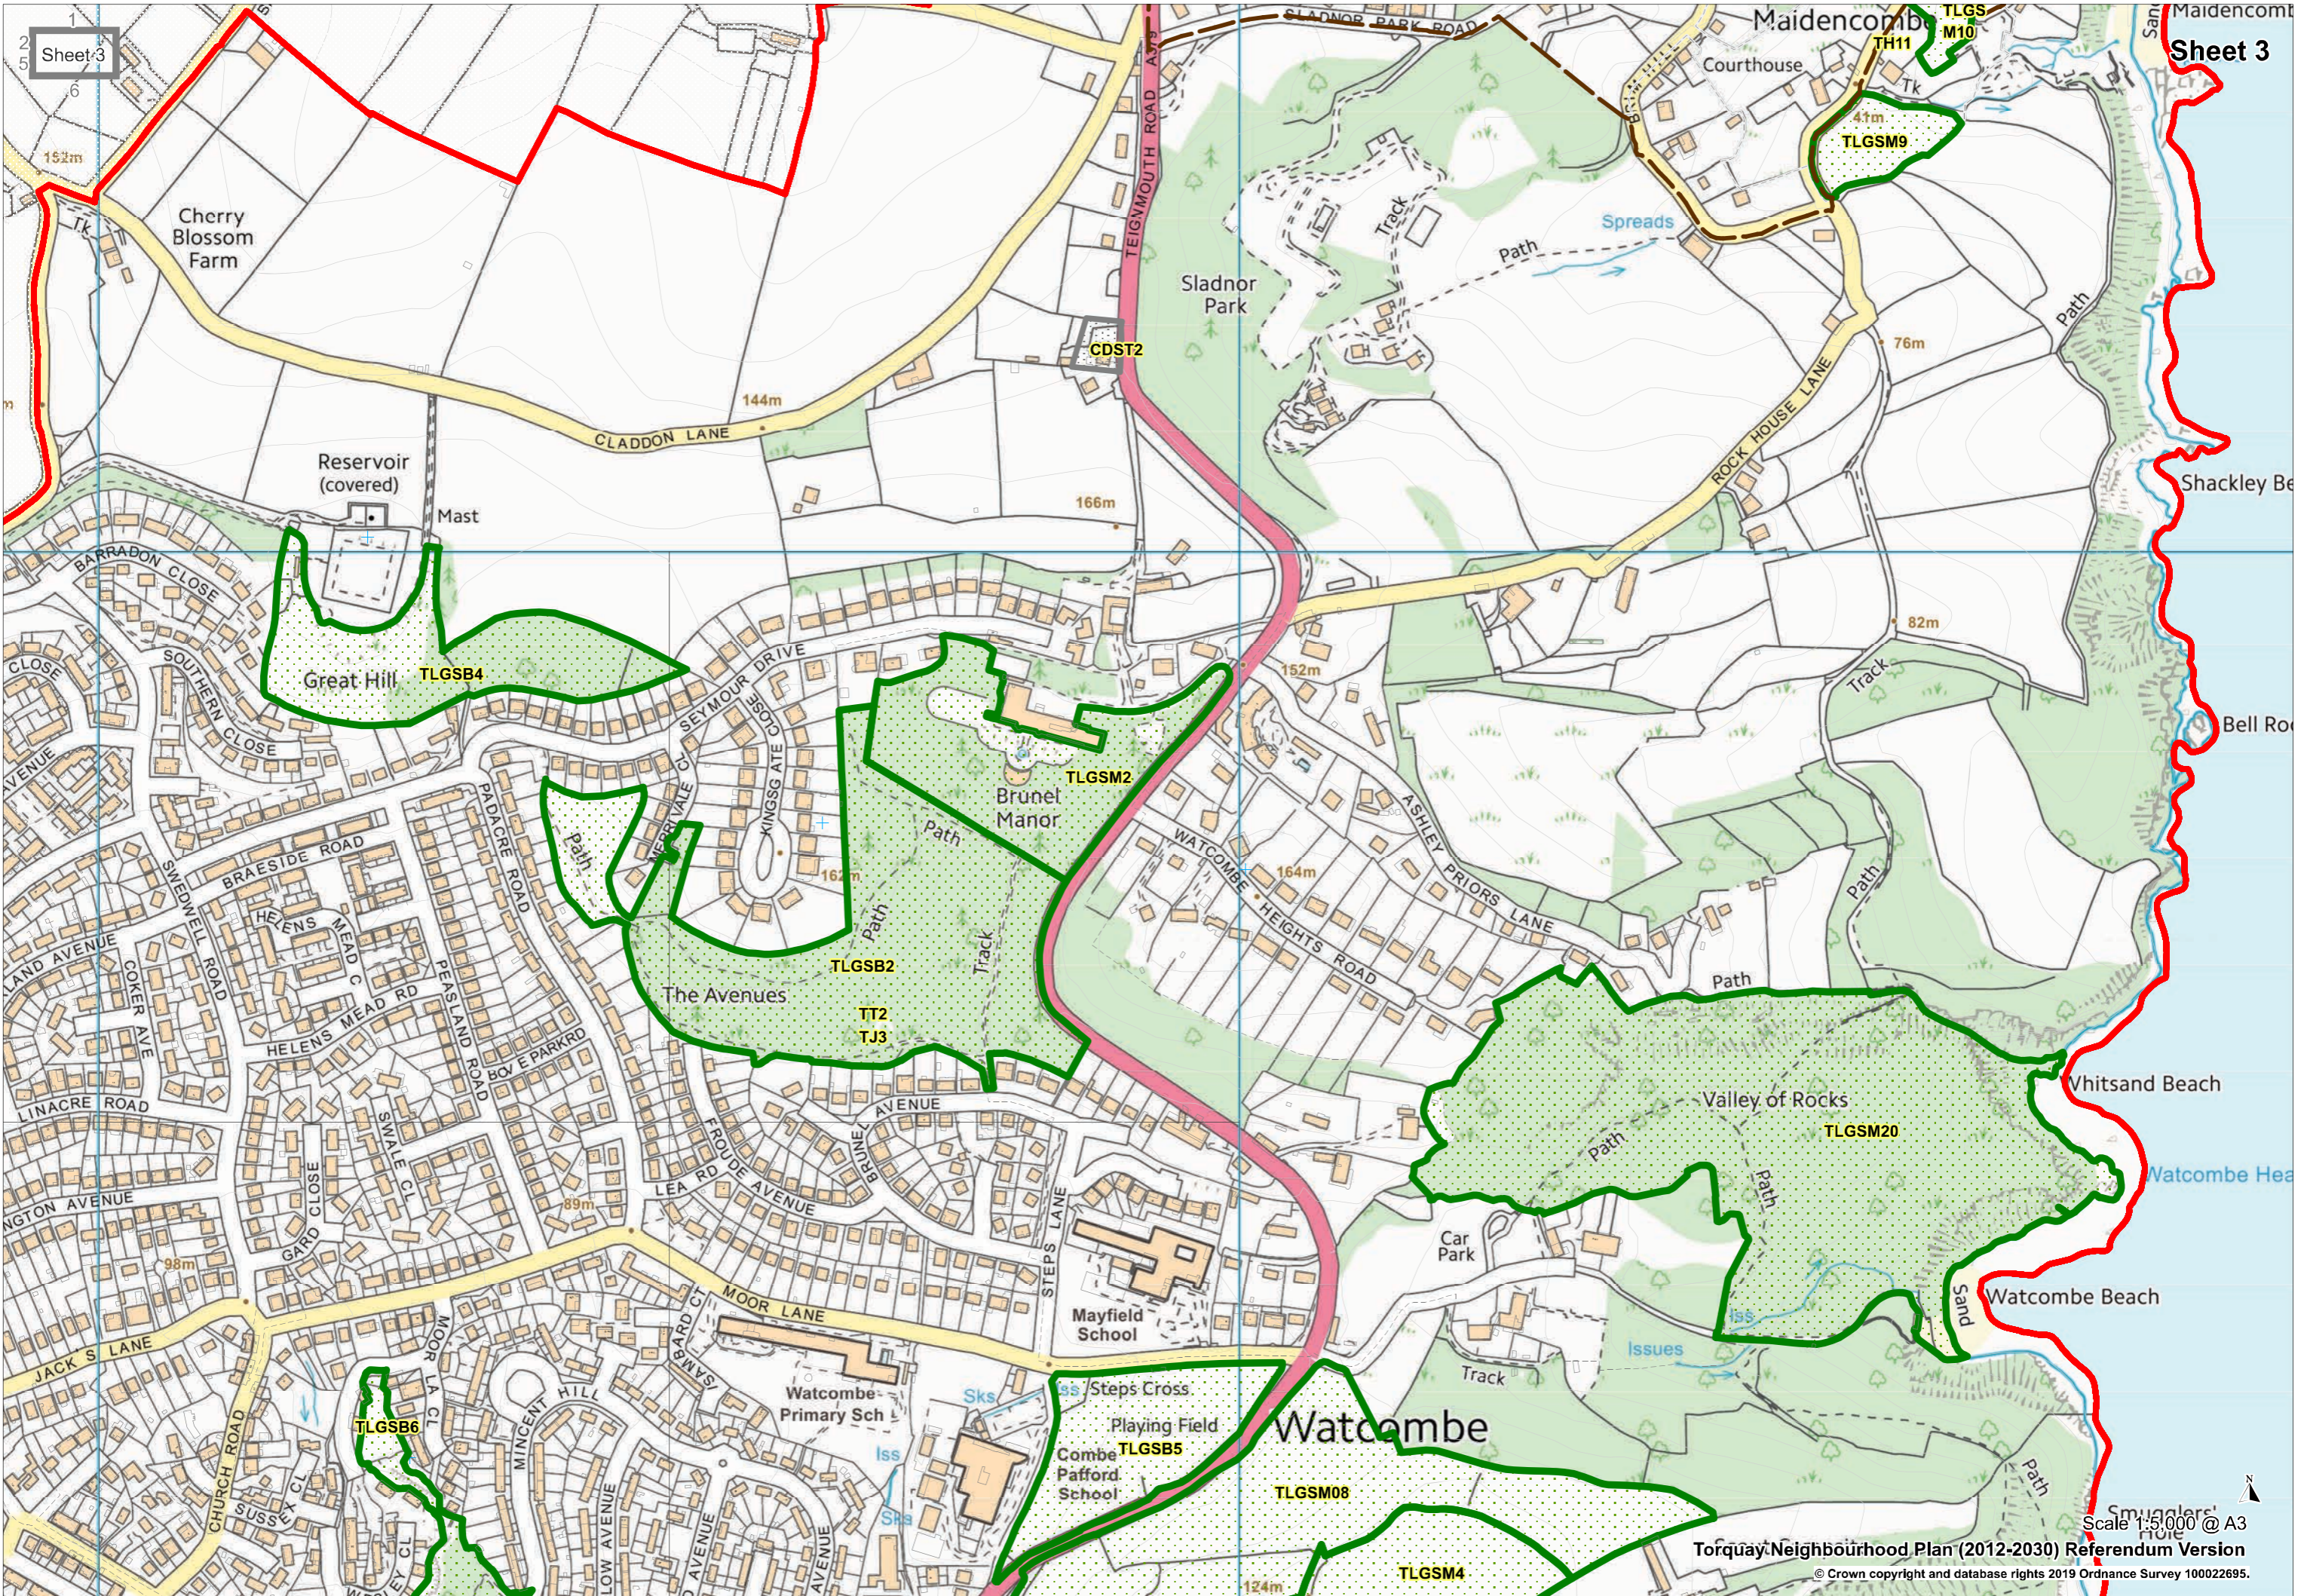

Sheet 3

Sheet 3