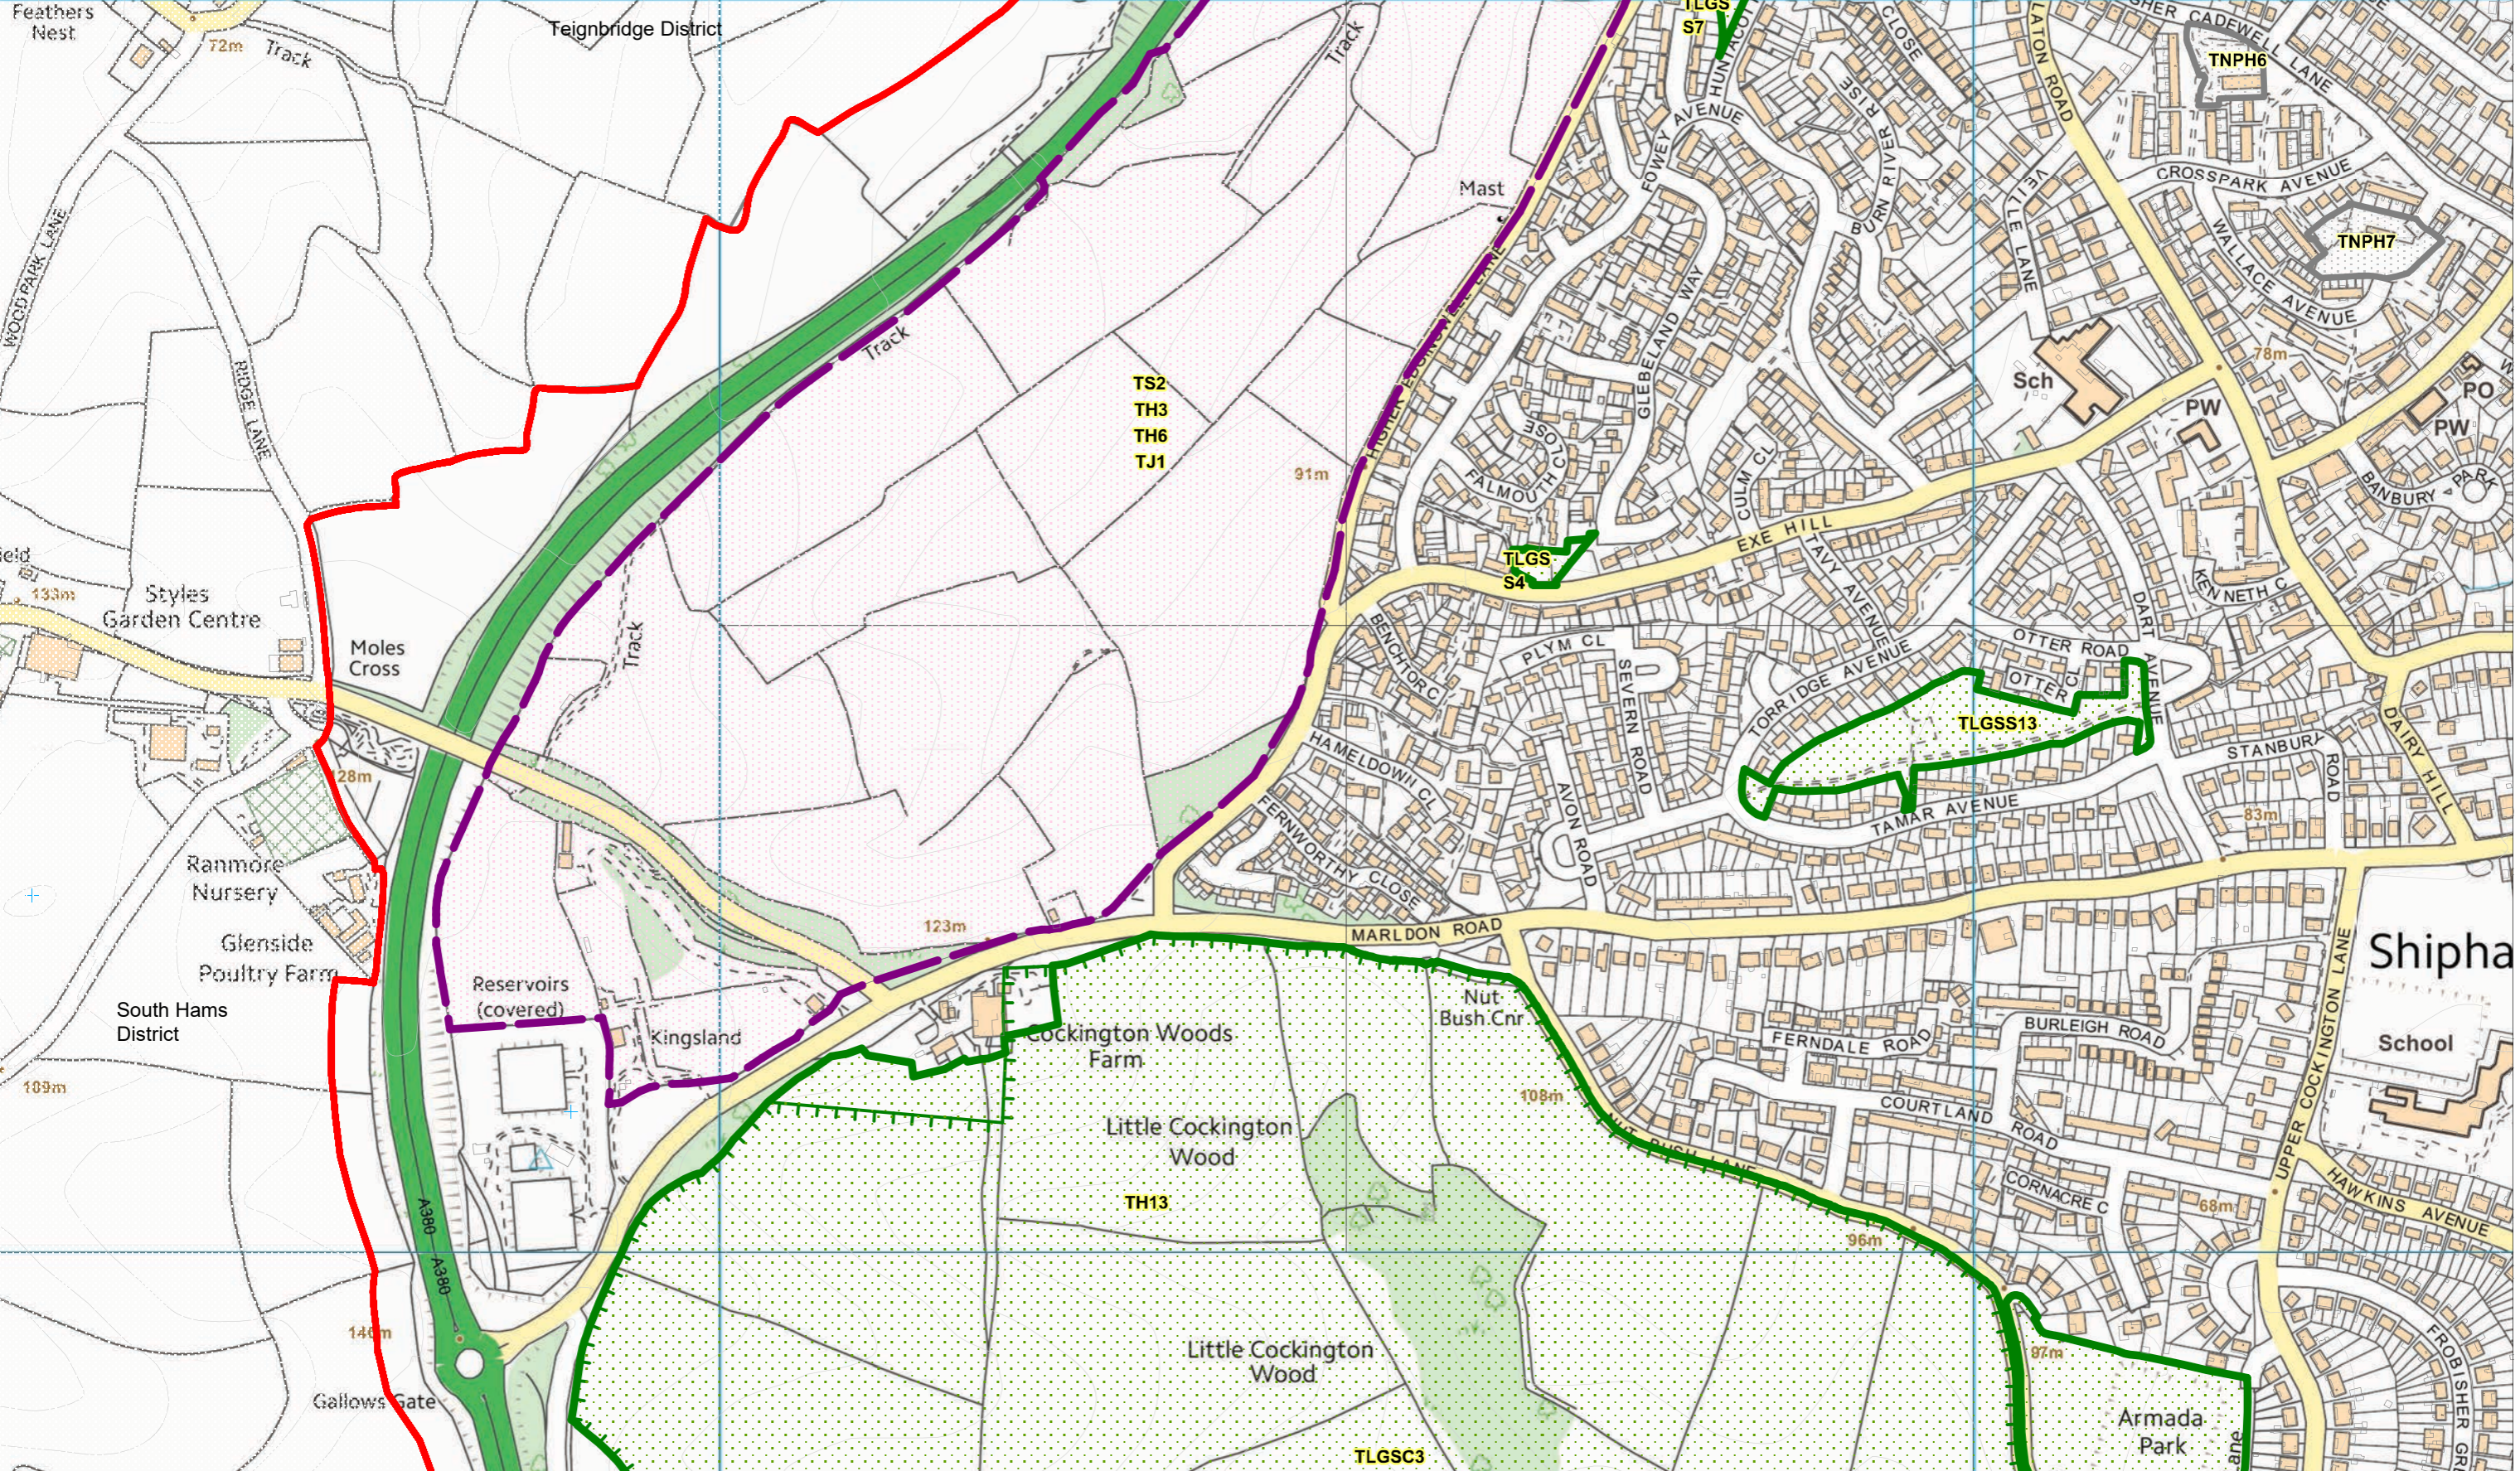

### Barton

EDGINSWELL CLOSE

WINCHESTER

South Whiiborough Farm  
Scale 1:5,000 @ A3

Torquay Neighbourhood Plan (2012-2030) Referendum Version

© Crown copyright and database rights 2019 Ordnance Survey 100022695.