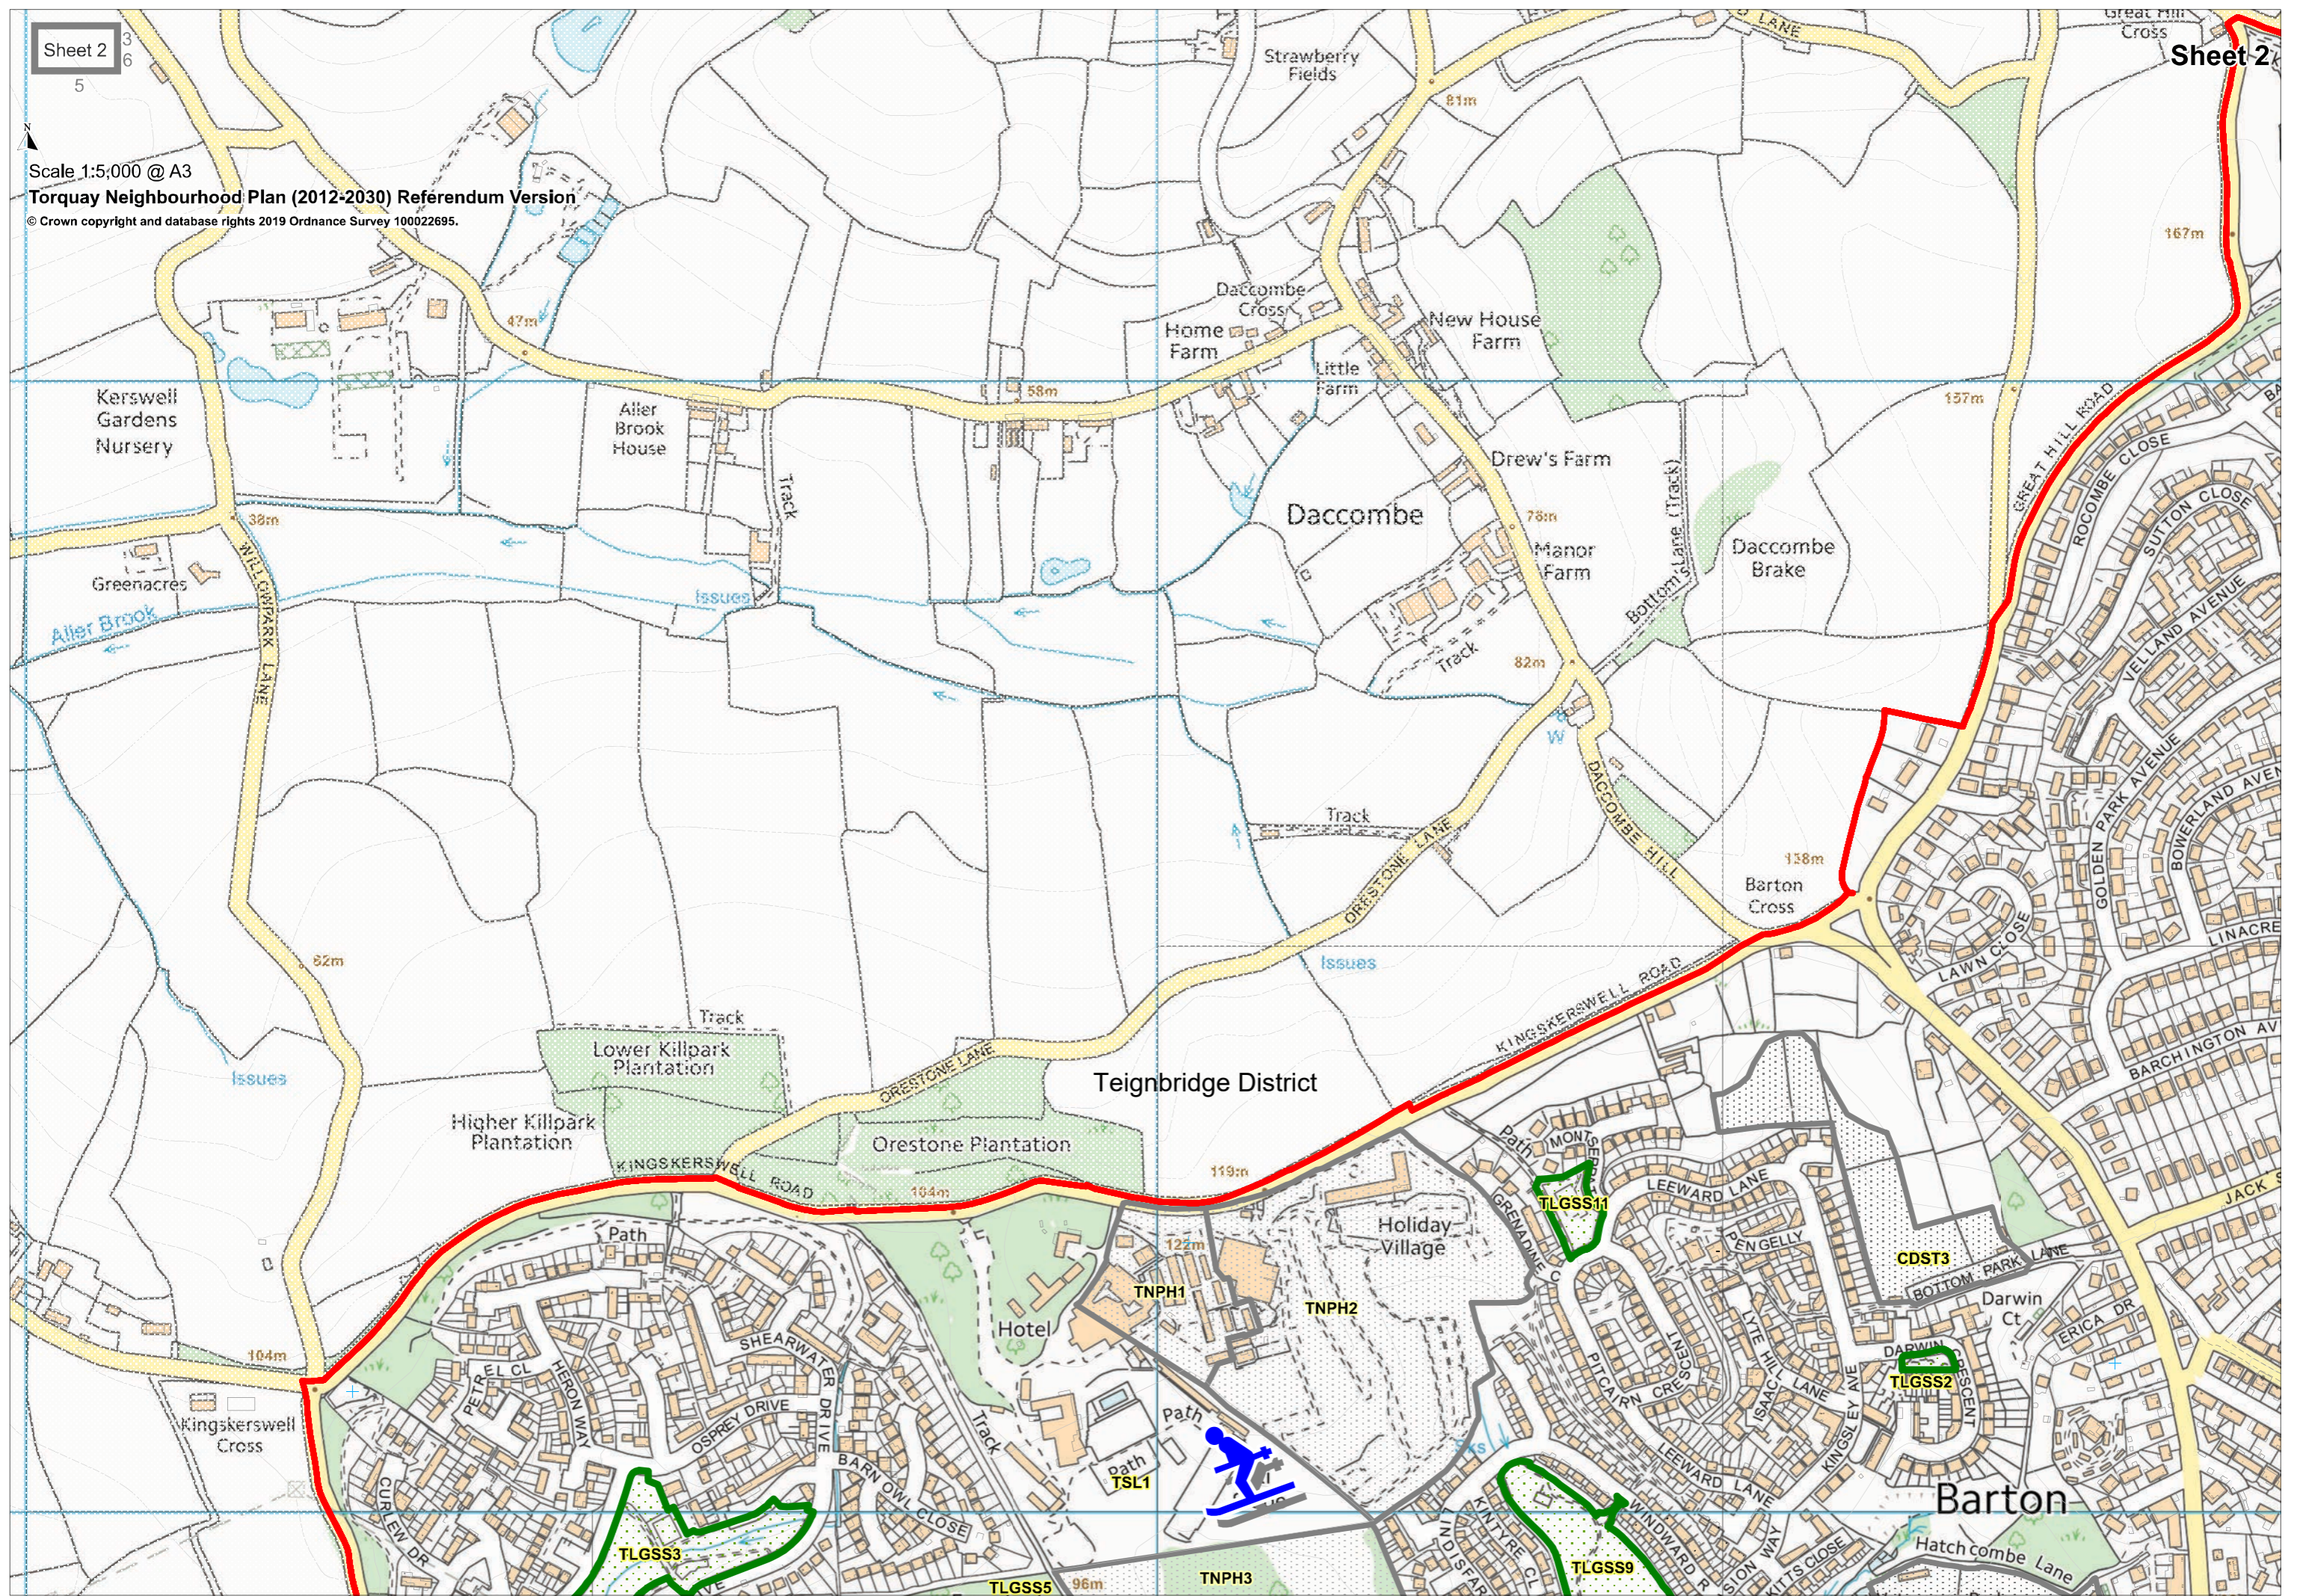

Scale 1:5,000 @ A3  
**Torquay Neighbourhood Plan (2012-2030) Referendum Version**  
© Crown copyright and database rights 2019 Ordnance Survey 100022695.

Teignbridge District

Barton

TLGSS3

TLGSS5 96m

TNPH3