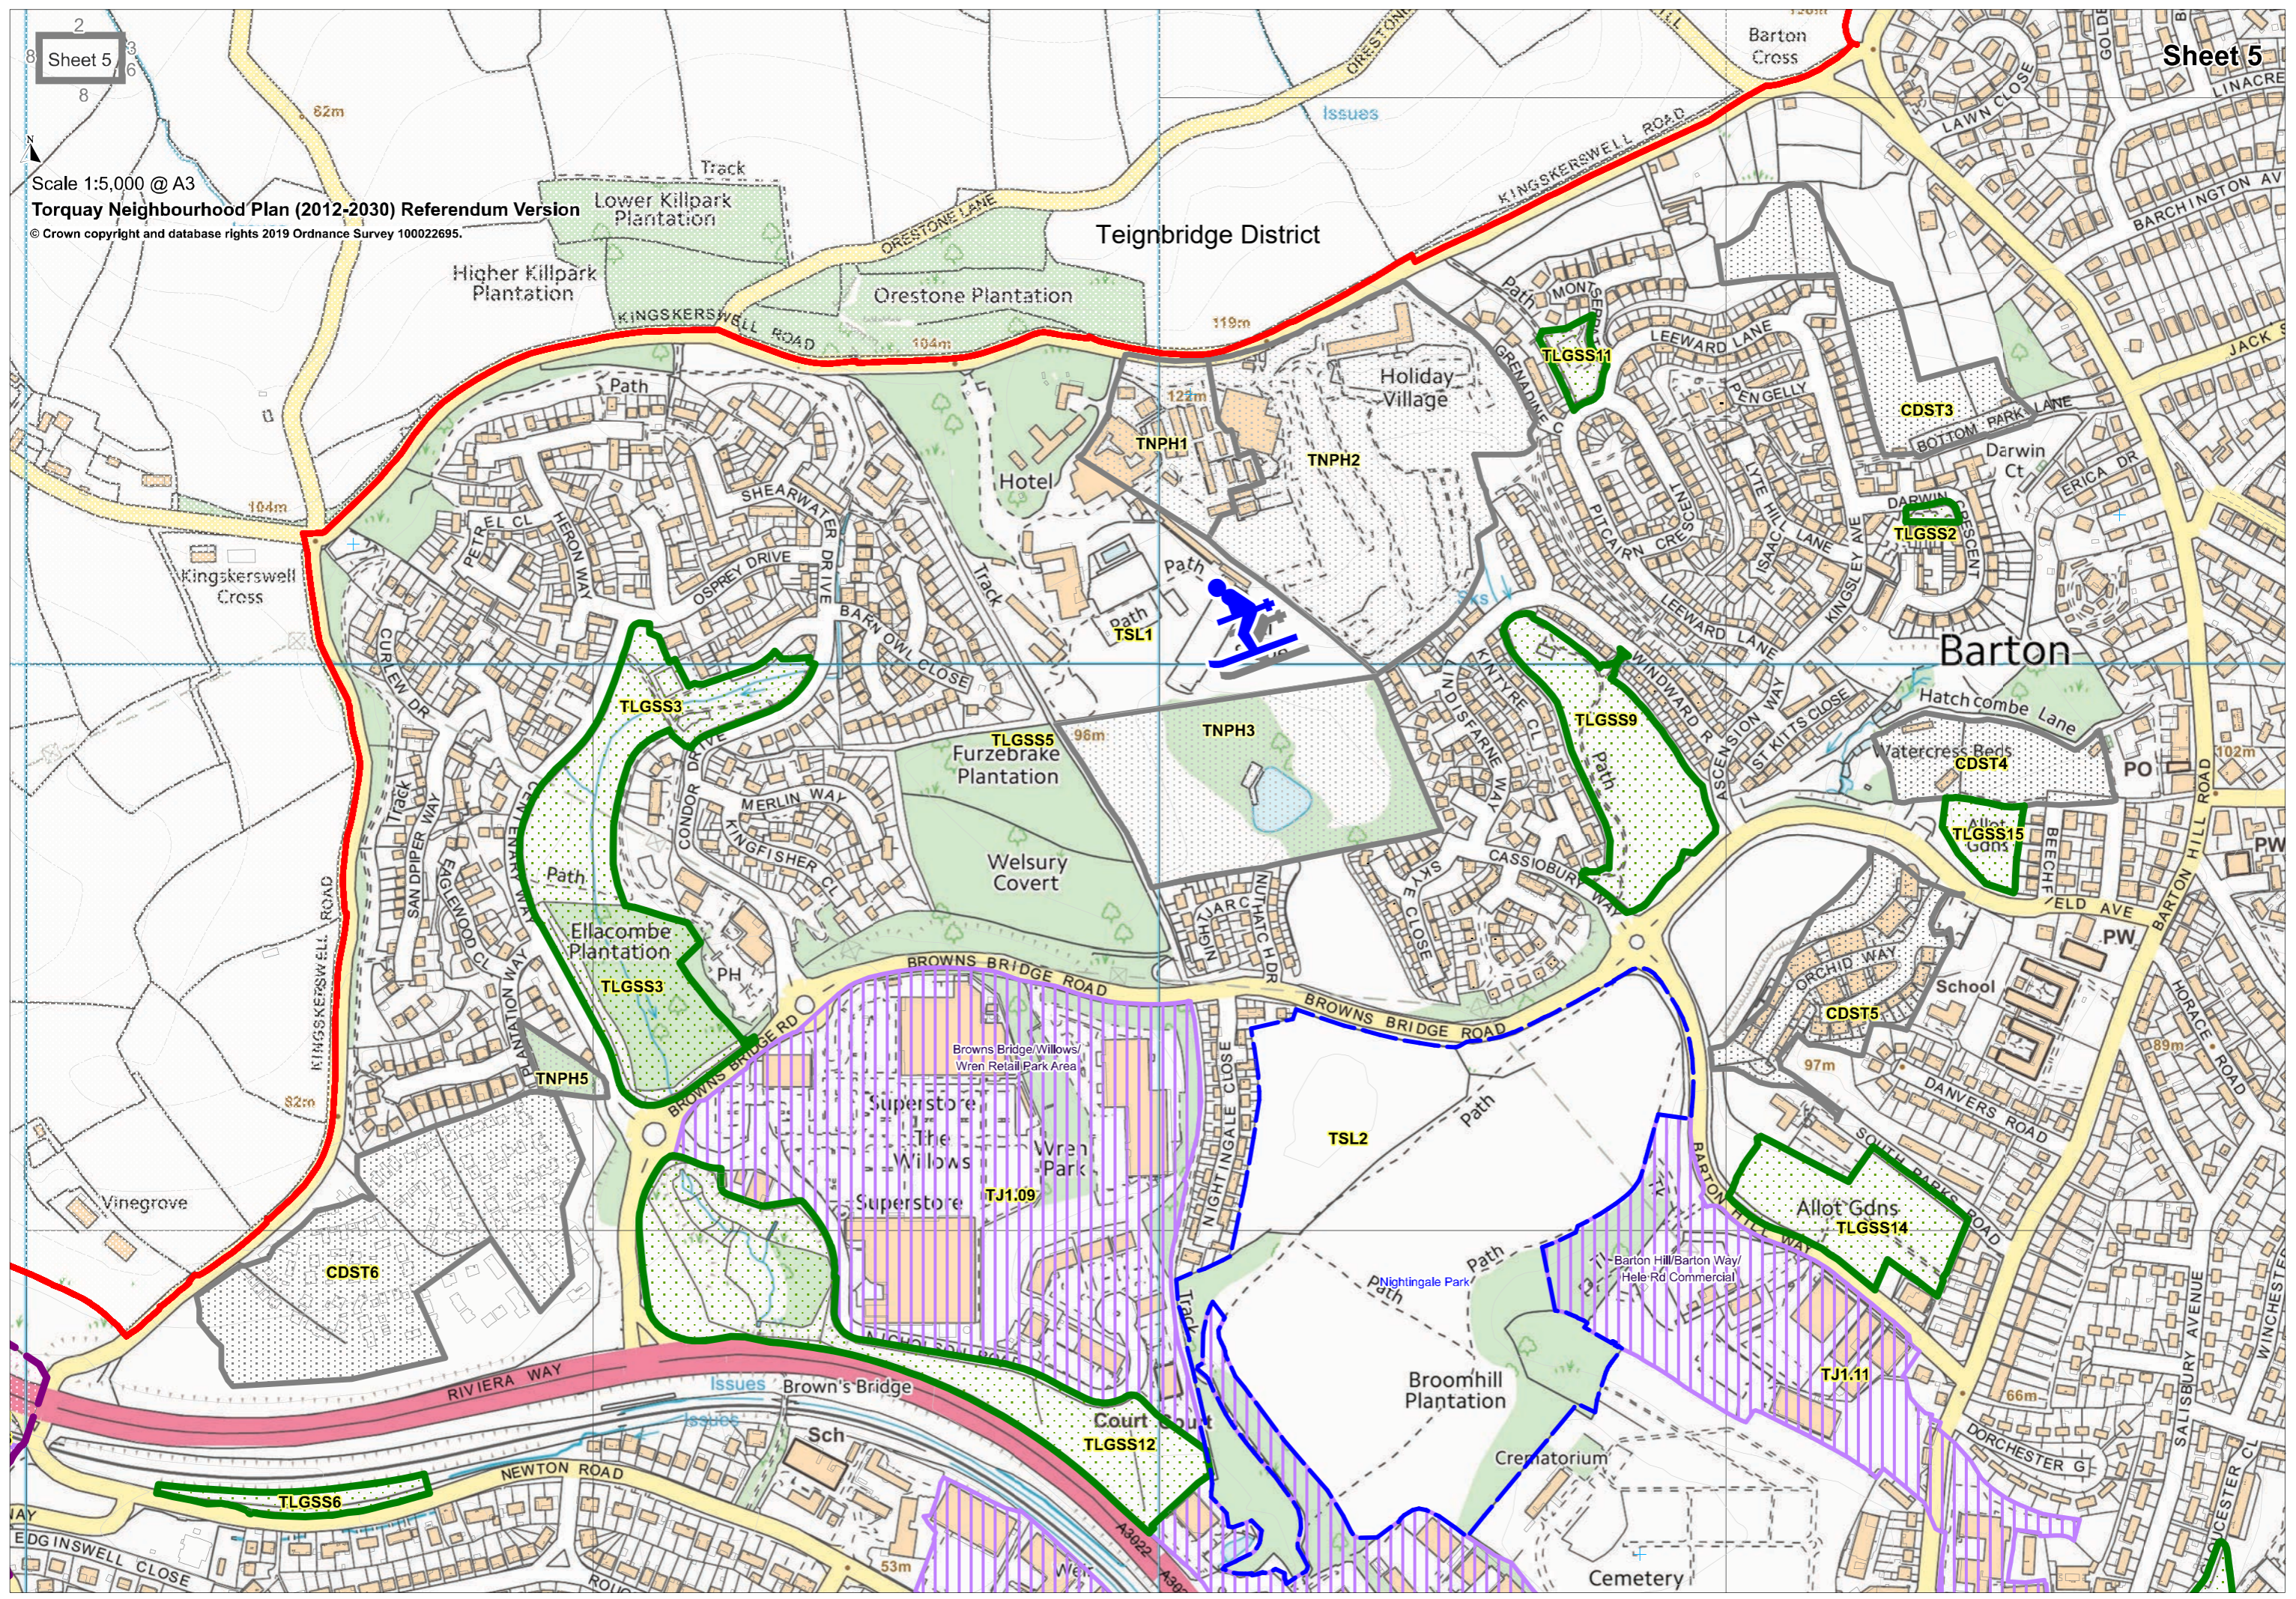

Scale 1:5,000 @ A3
Torquay Neighbourhood Plan (2012-2030) Referendum Version
© Crown copyright and database rights 2019 Ordnance Survey 100022695.

Teignbridge District

Barton

EDGINSWELL CLOSE

WINCHESTER