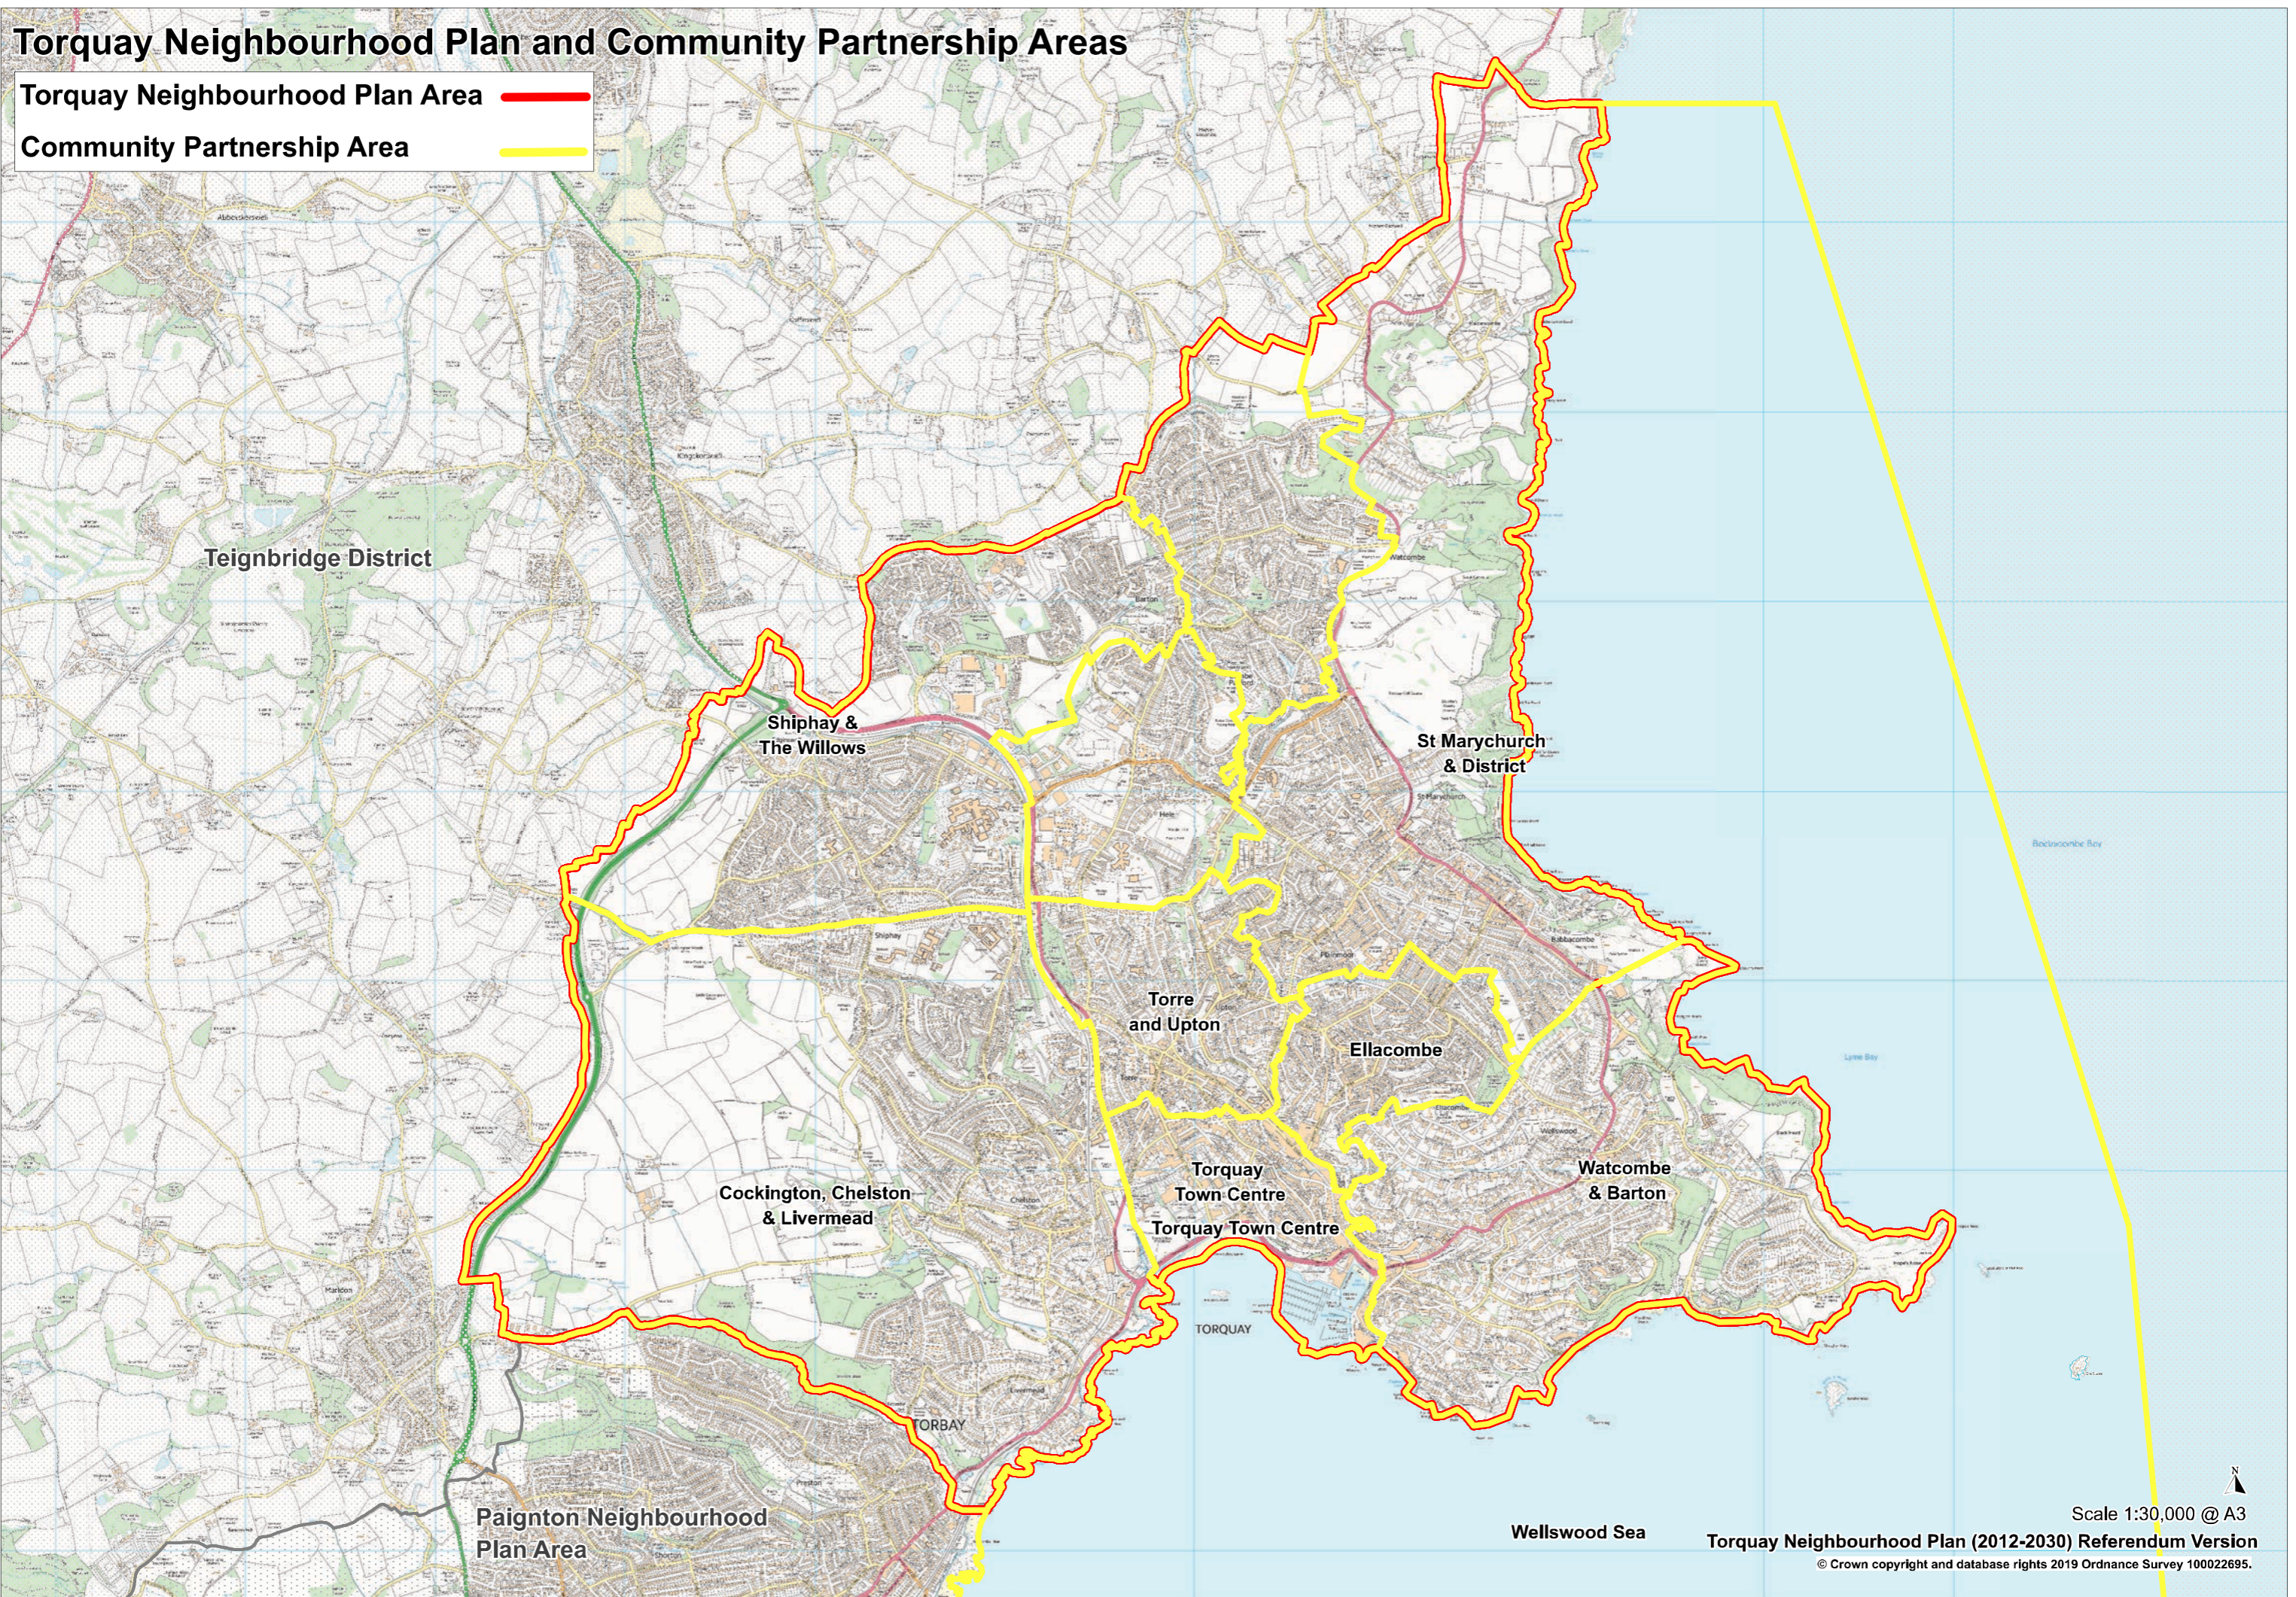

# Torquay Neighbourhood Plan and Community Partnership Areas

Torquay Neighbourhood Plan Area   
Community Partnership Area 

Scale 1:30,000 @ A3

Torquay Neighbourhood Plan (2012-2030) Referendum Version

© Crown copyright and database rights 2019 Ordnance Survey 100022695.